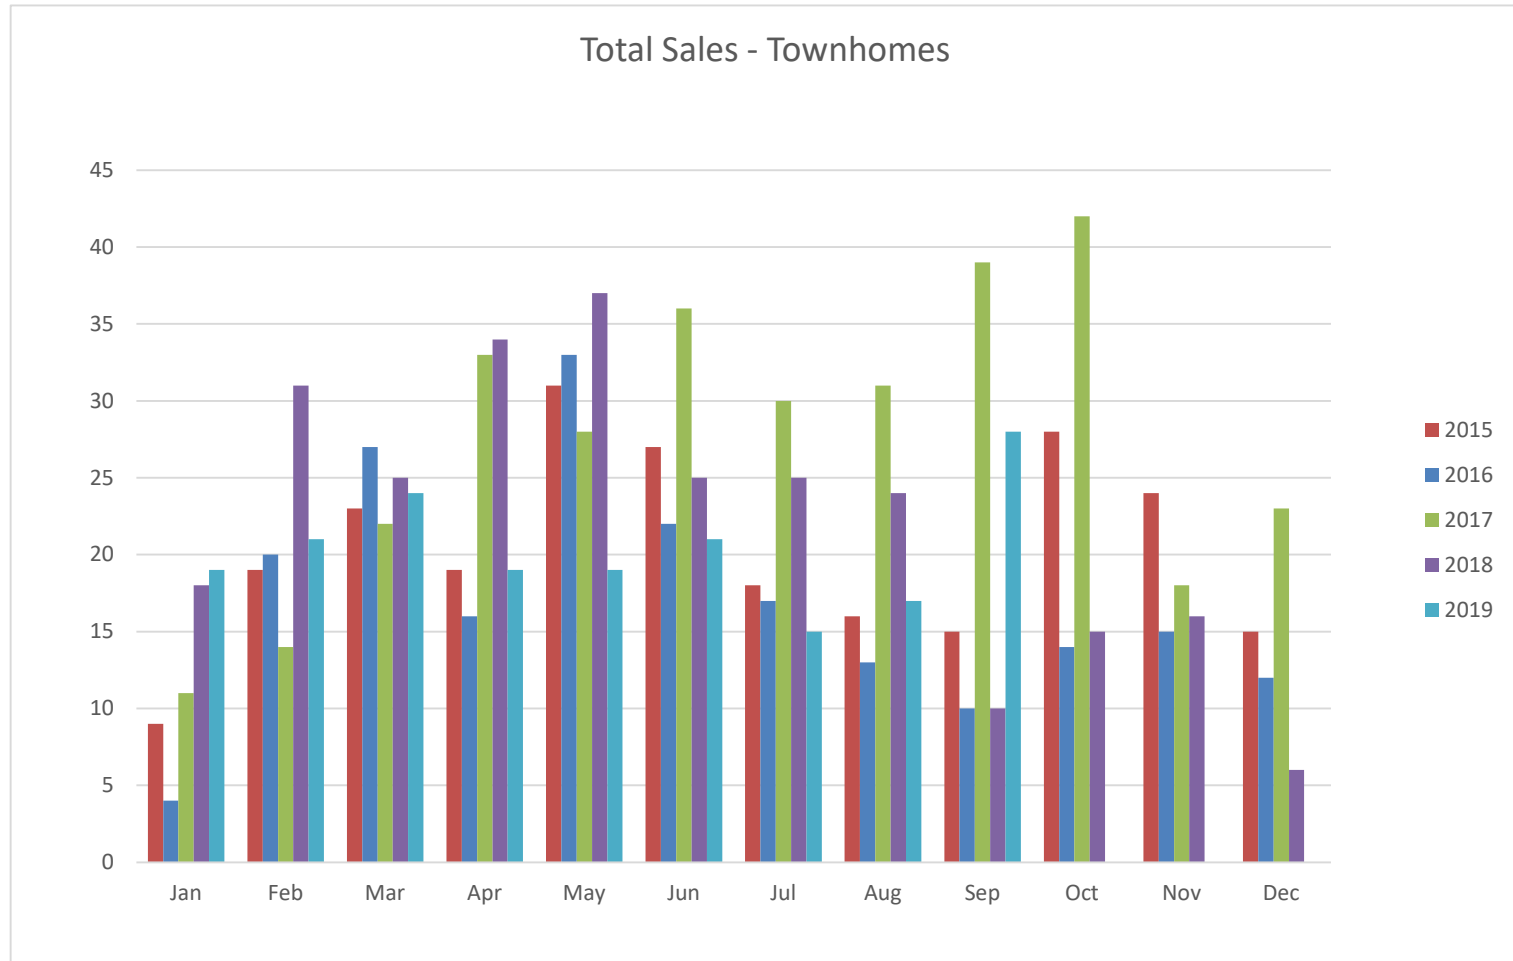

RE/MAX
SEA TO SKY
REAL ESTATE
INDEPENDENTLY OWNED AND OPERATED

RE/MAX
SEA TO SKY
REAL ESTATE
INDEPENDENTLY OWNED AND OPERATED

RE/MAX
SEA TO SKY
REAL ESTATE
INDEPENDENTLY OWNED AND OPERATED

All sales information is derived from the REBGV Multiple Listing Service and is believed correct. E&OE

September 2019

Quarterly Sales

Dollar (\$) Volume

Quarterly Sales

Total Units