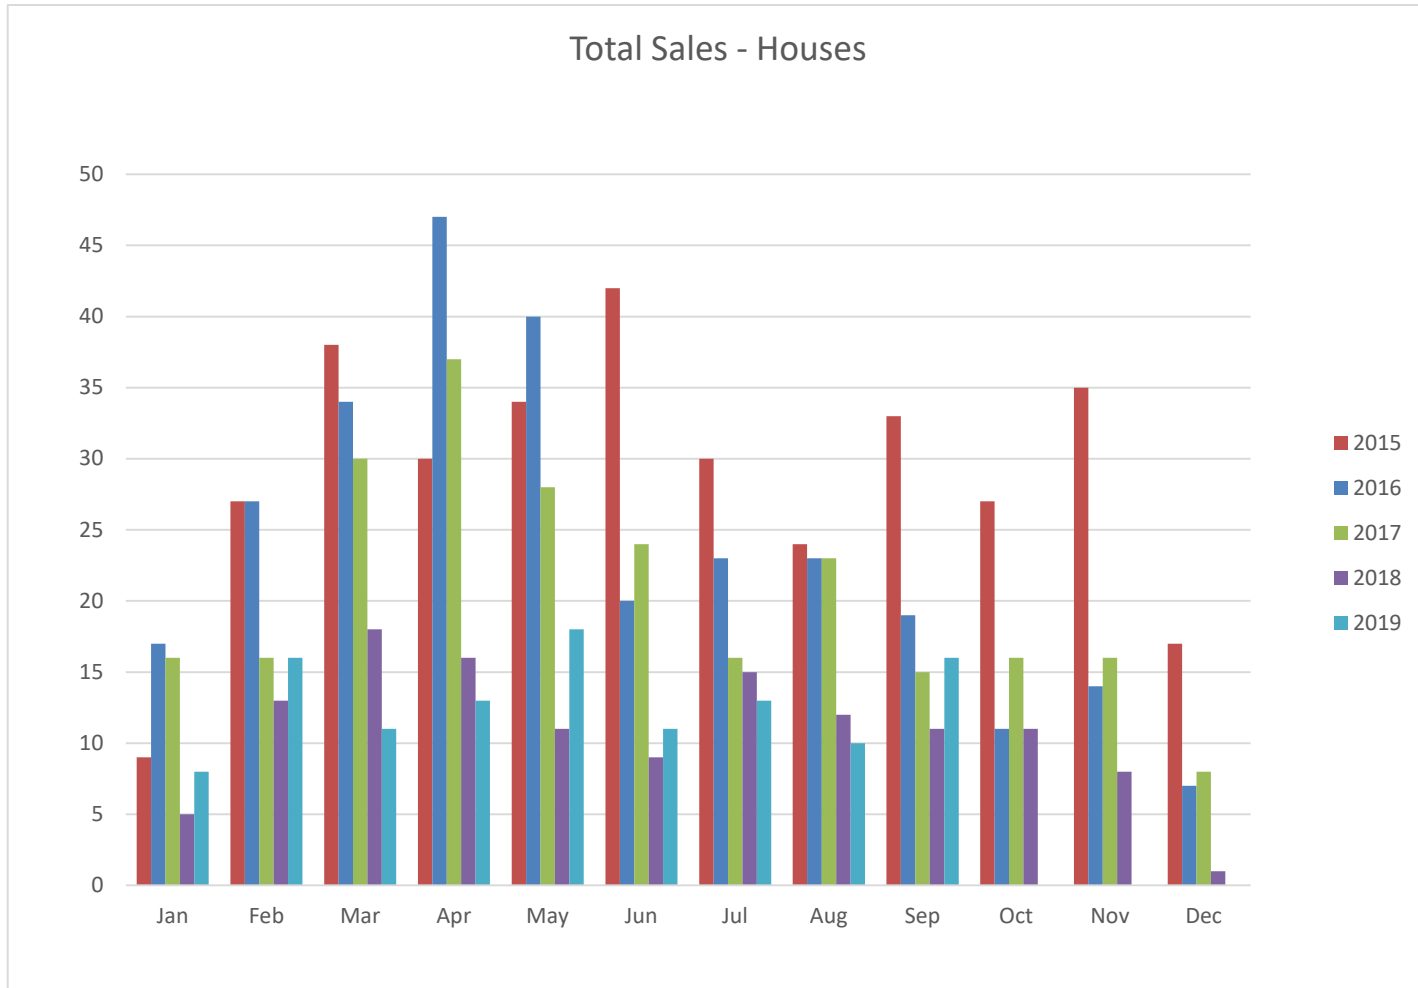

RE/MAX
SEA TO SKY
REAL ESTATE
INDEPENDENTLY OWNED AND OPERATED

RE/MAX
SEA TO SKY
REAL ESTATE
INDEPENDENTLY OWNED AND OPERATED

RE/MAX
SEA TO SKY
REAL ESTATE
INDEPENDENTLY OWNED AND OPERATED

All sales information is derived from the REBGV Multiple Listing Service and is believed correct. E&OE

September 2019

Quarterly Sales

Dollar (\$) Volume

Quarterly Sales

Total Units