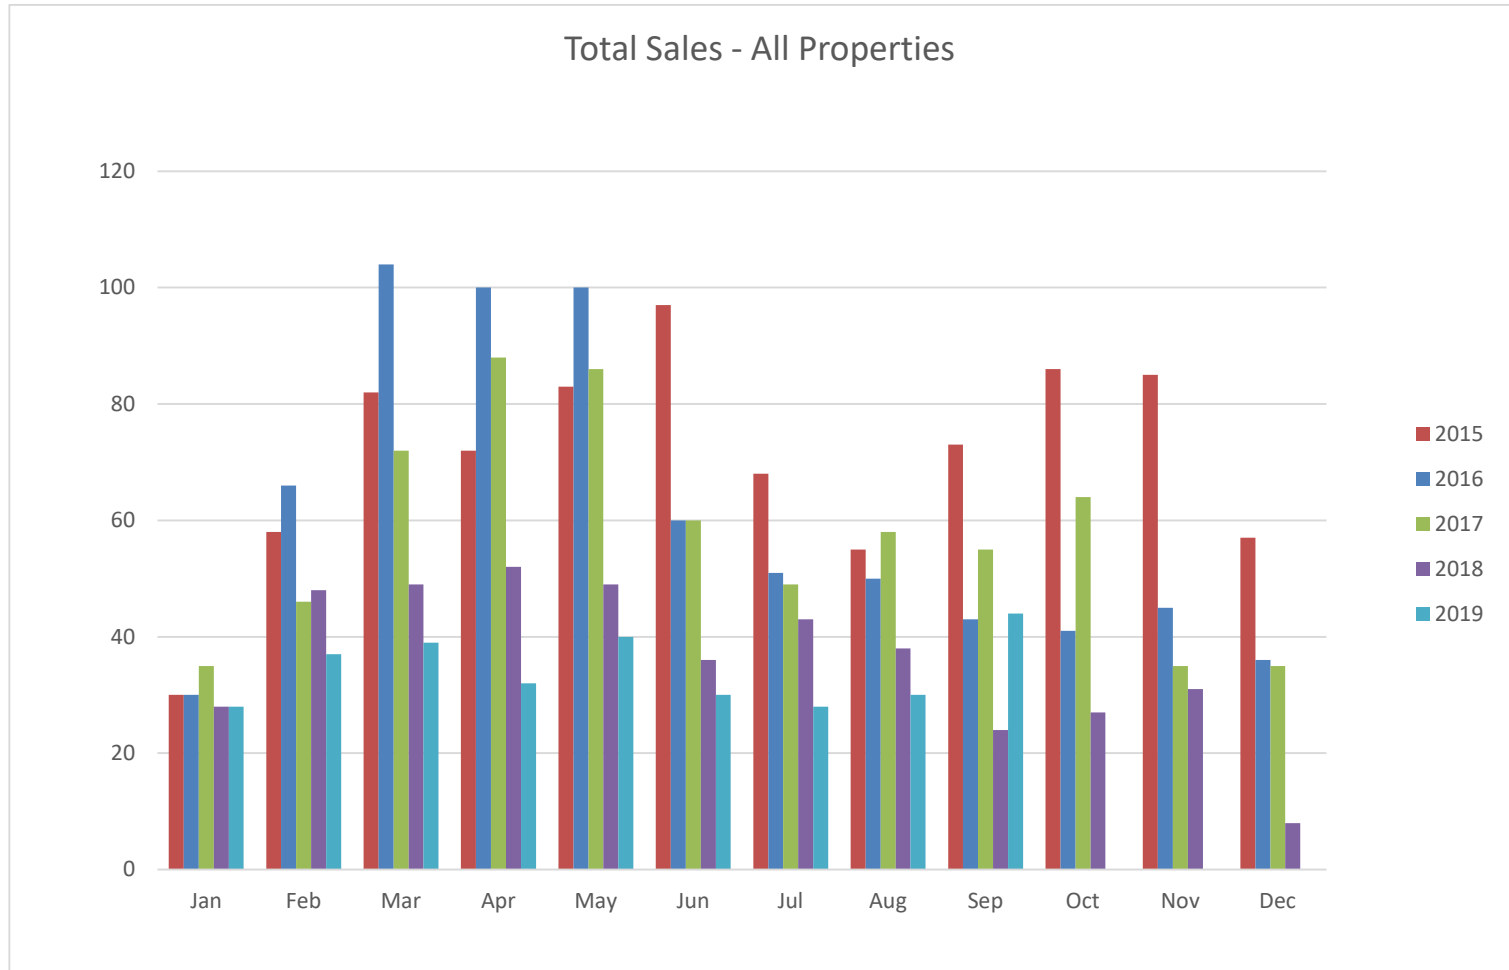

RE/MAX
SEA TO SKY
REAL ESTATE
INDEPENDENTLY OWNED AND OPERATED

RE/MAX
SEA TO SKY
REAL ESTATE
INDEPENDENTLY OWNED AND OPERATED

RE/MAX
SEA TO SKY
REAL ESTATE
INDEPENDENTLY OWNED AND OPERATED

All sales information is derived from the REBGV Multiple Listing Service and is believed correct. E&OE

September 2019

Quarterly Sales

Dollar (\$) Volume

Quarterly Sales

Total Units