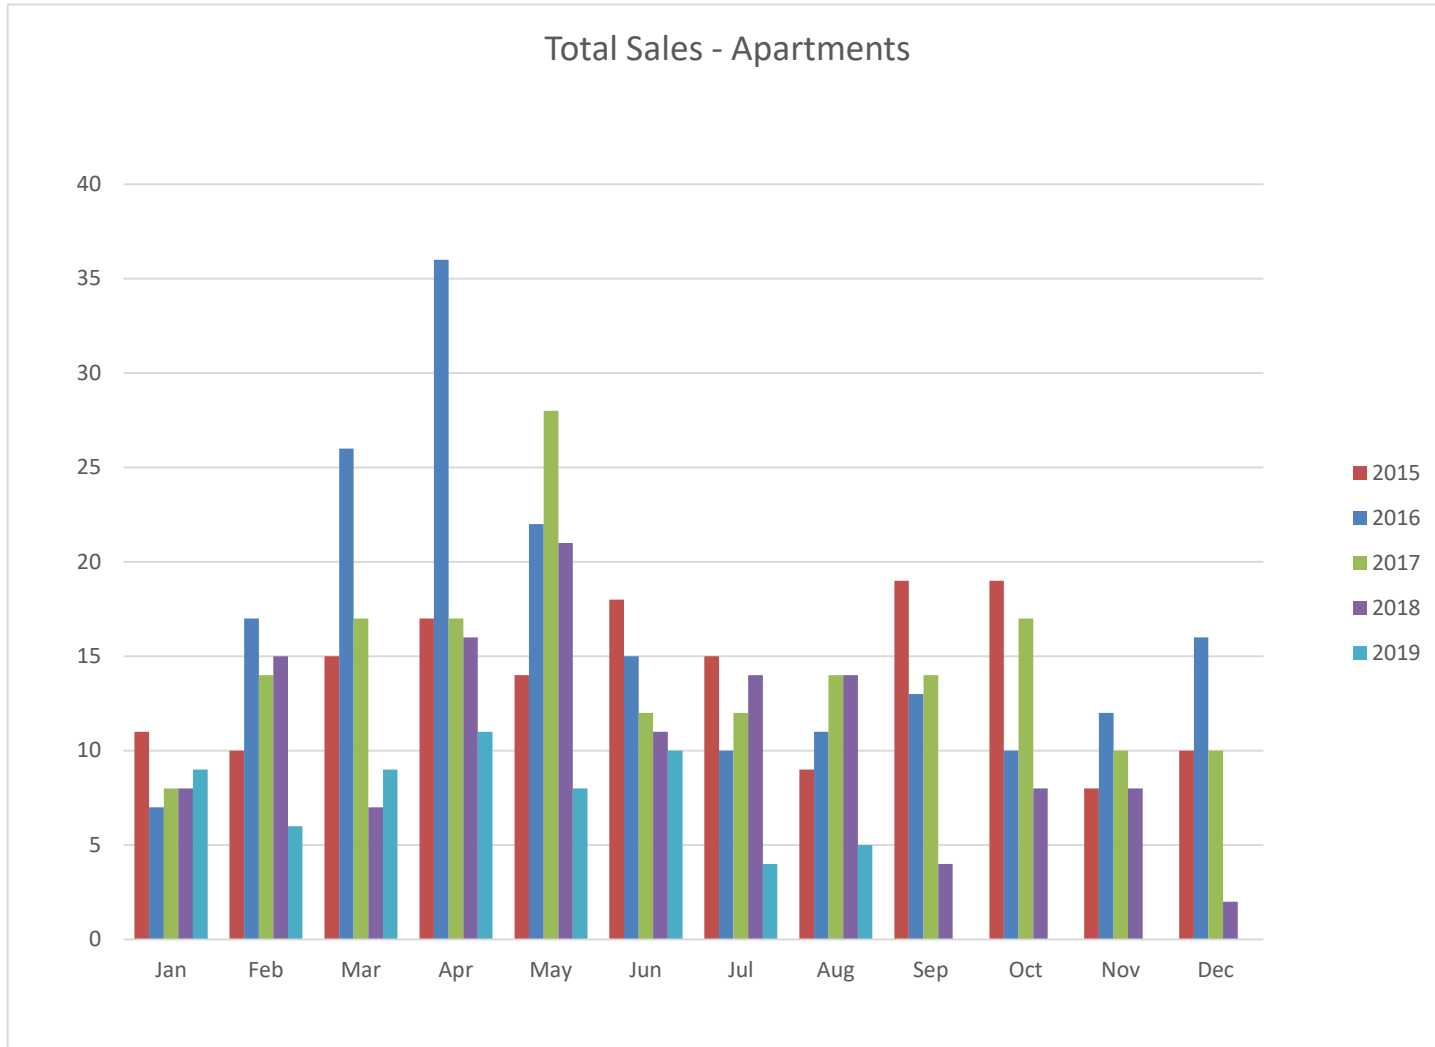

August 2019

All sales information is derived from the REBGV Multiple Listing Service and is believed correct. E&OE

August 2019

RE/MAX
SEA TO SKY
REAL ESTATE
INDEPENDENTLY OWNED AND OPERATED

Quarterly Sales

Dollar (\$) Volume

Quarterly Sales

Total Units