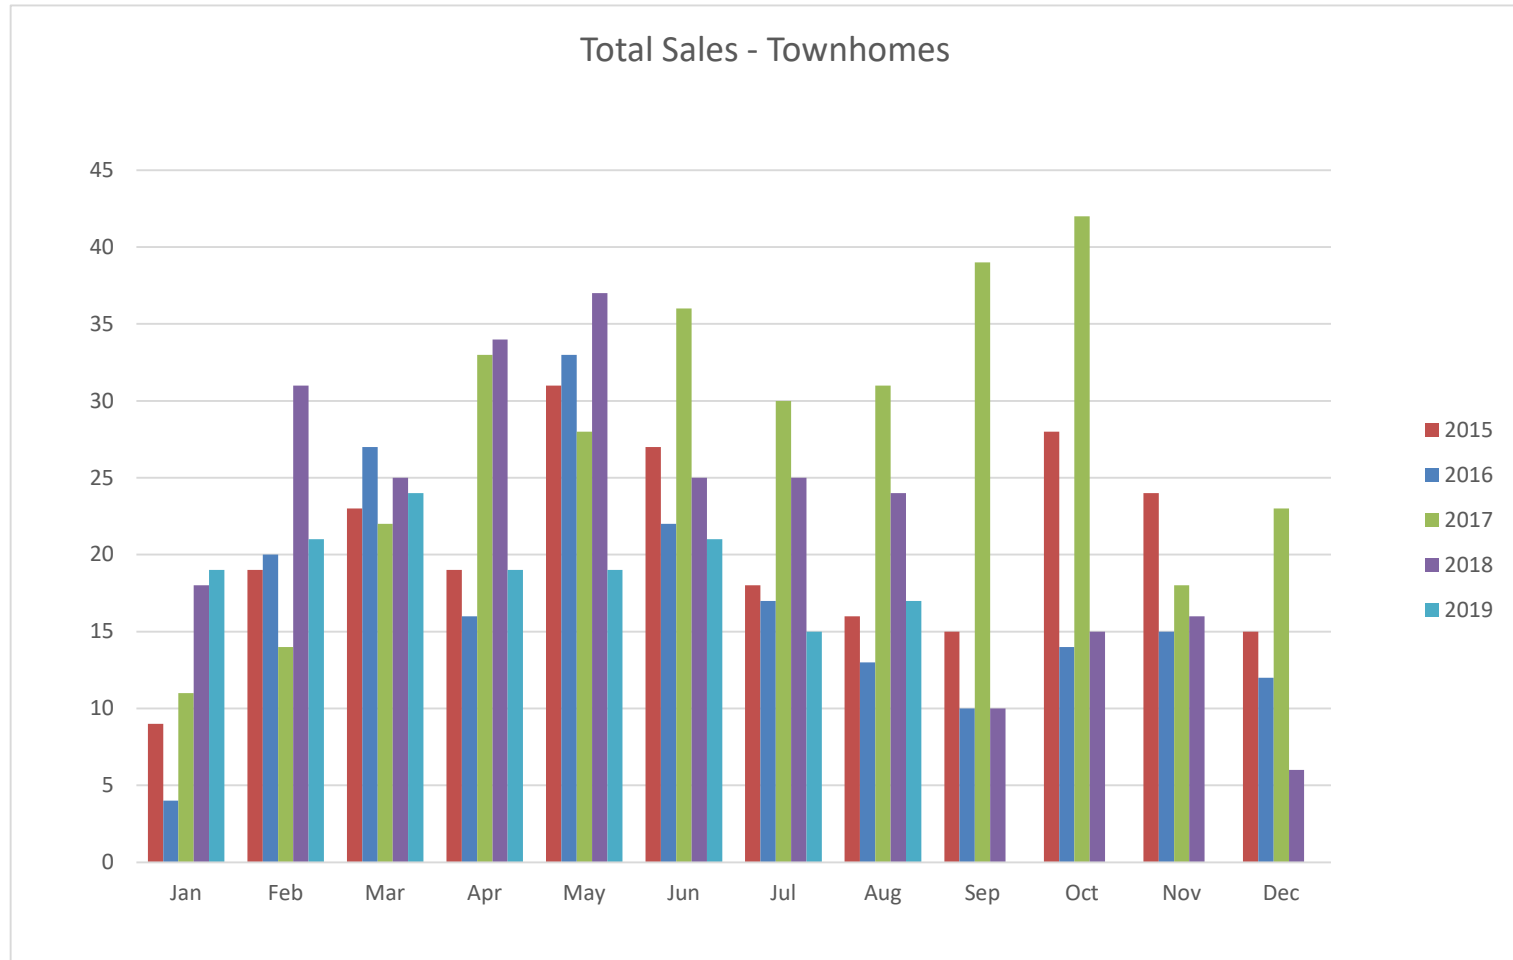

RE/MAX
SEA TO SKY
REAL ESTATE
INDEPENDENTLY OWNED AND OPERATED

RE/MAX
SEA TO SKY
REAL ESTATE
INDEPENDENTLY OWNED AND OPERATED

All sales information is derived from the REBGV Multiple Listing Service and is believed correct. E&OE

August 2019

All sales information is derived from the REBGV Multiple Listing Service and is believed correct. E&OE

August 2019

RE/MAX
SEA TO SKY
REAL ESTATE
INDEPENDENTLY OWNED AND OPERATED

Quarterly Sales

Dollar (\$) Volume

Quarterly Sales

Total Units