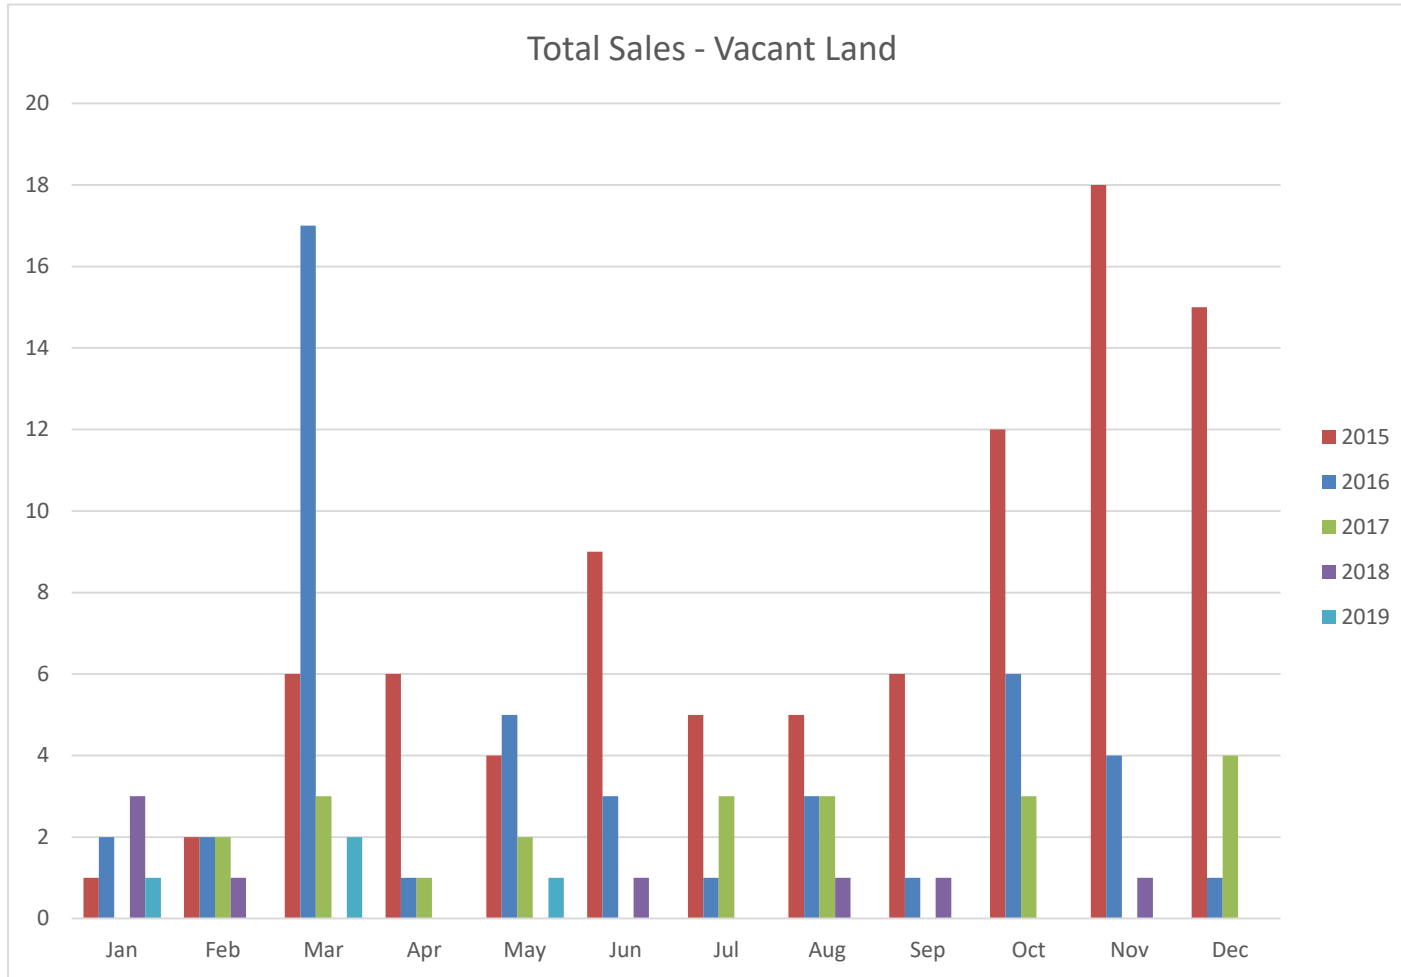

August 2019

All sales information is derived from the REBGV Multiple Listing Service and is believed correct. E&OE

August 2019

RE/MAX
SEA TO SKY
REAL ESTATE
INDEPENDENTLY OWNED AND OPERATED

Quarterly Sales

Dollar (\$) Volume

Quarterly Sales

Total Units