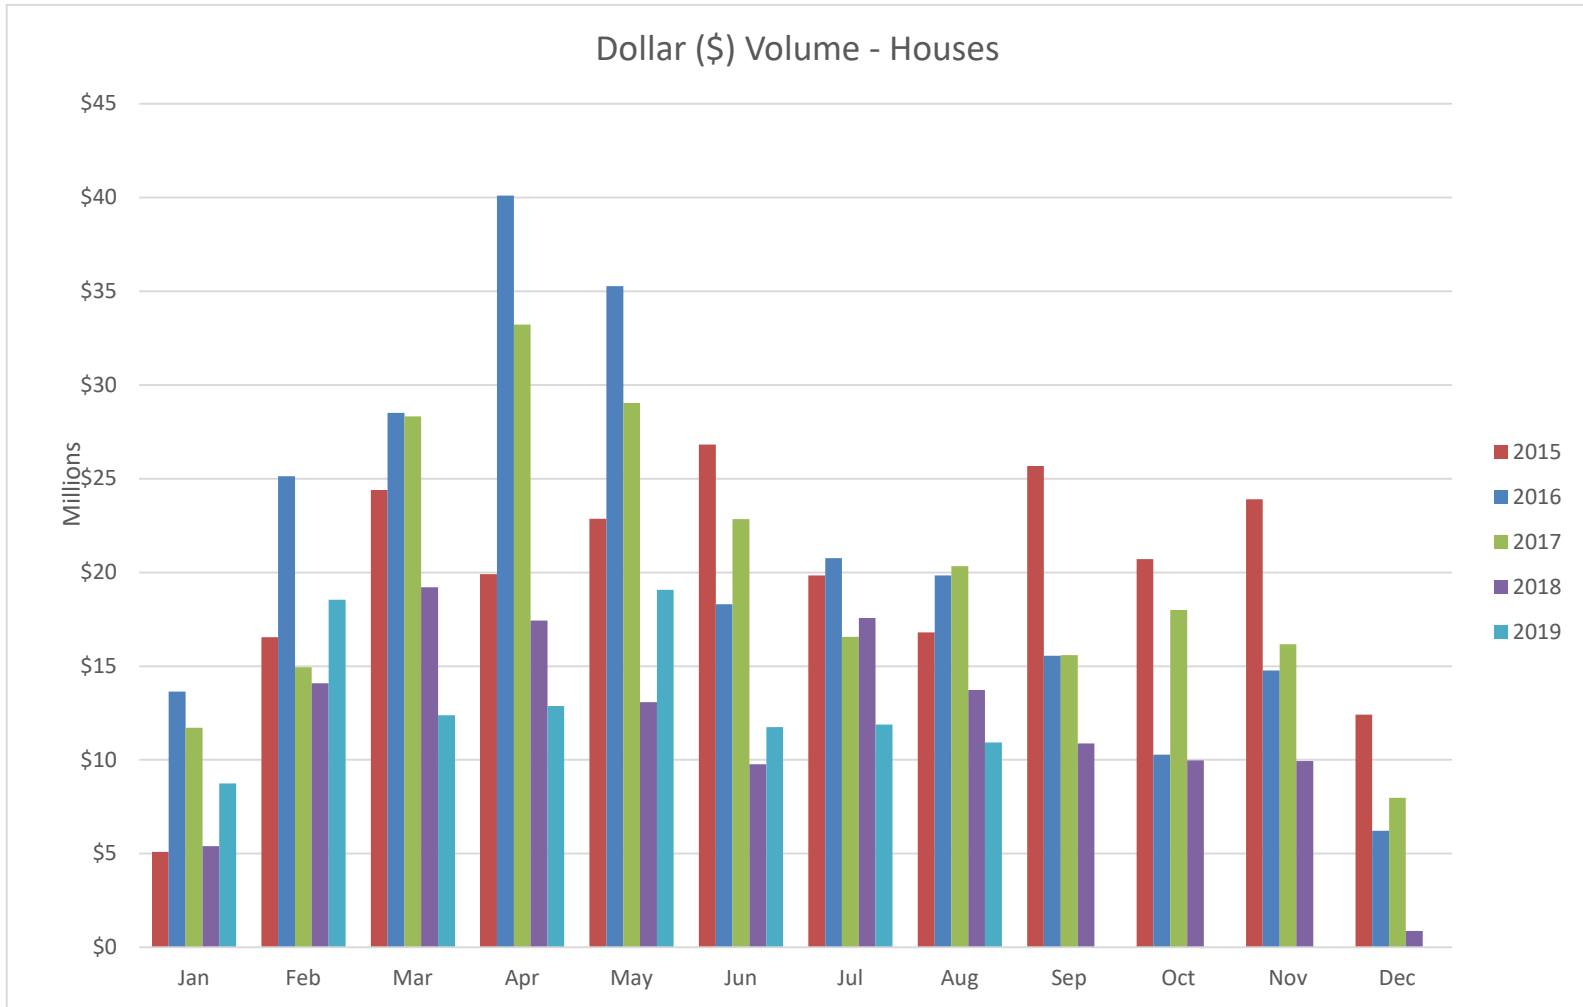

RE/MAX
SEA TO SKY
REAL ESTATE
INDEPENDENTLY OWNED AND OPERATED