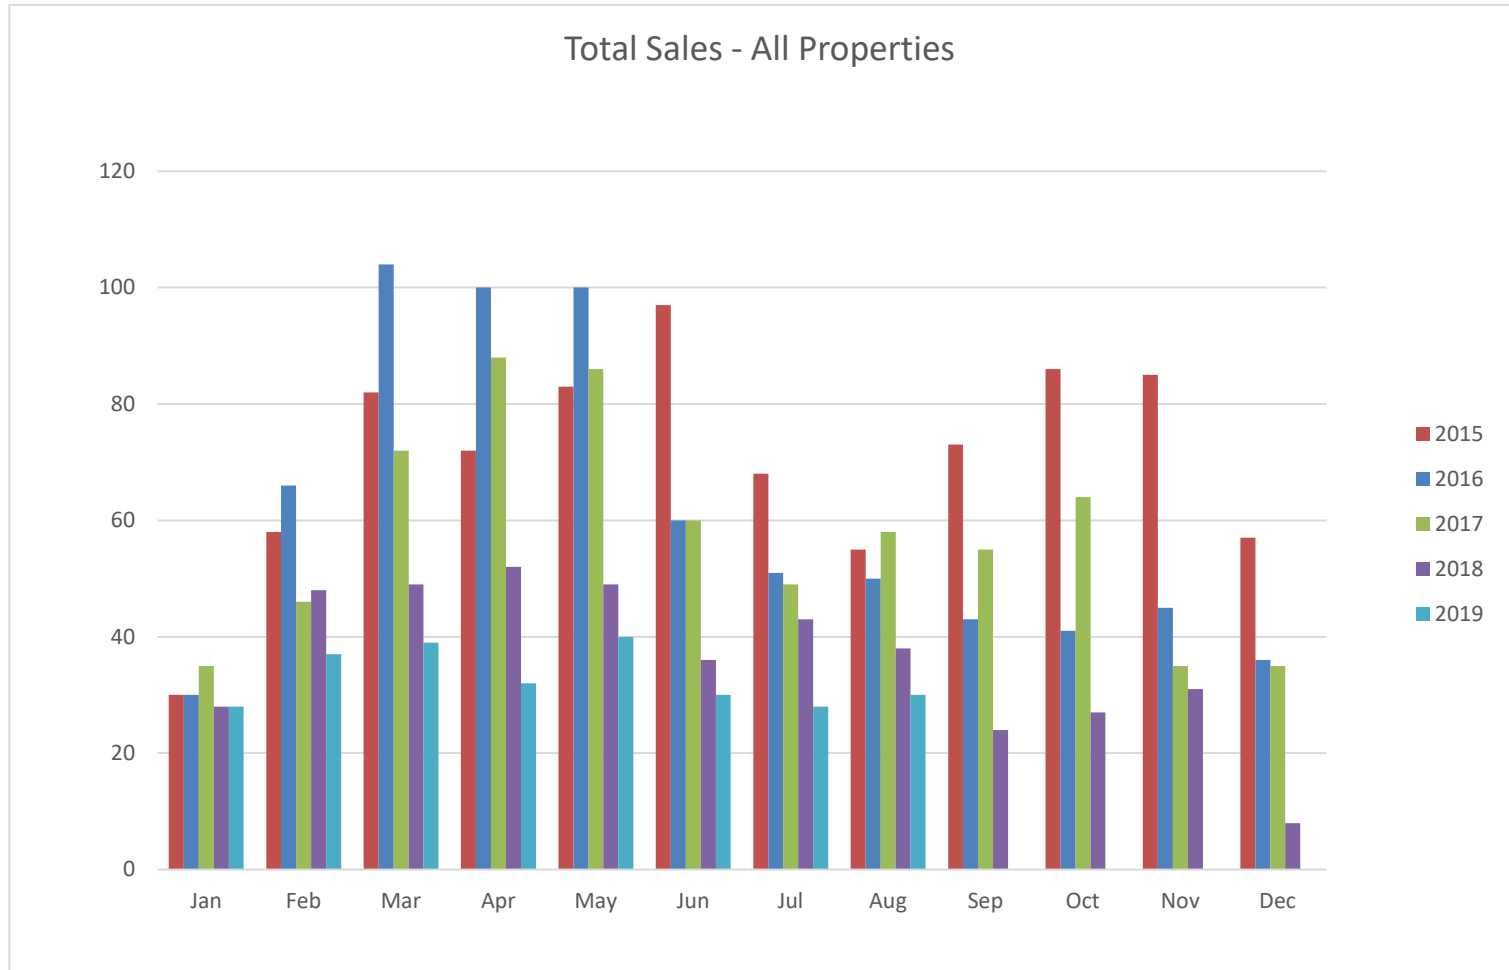

August 2019

All sales information is derived from the REBGV Multiple Listing Service and is believed correct. E&OE

August 2019

RE/MAX
SEA TO SKY
REAL ESTATE
INDEPENDENTLY OWNED AND OPERATED

Quarterly Sales

Dollar (\$) Volume

Quarterly Sales

Total Units