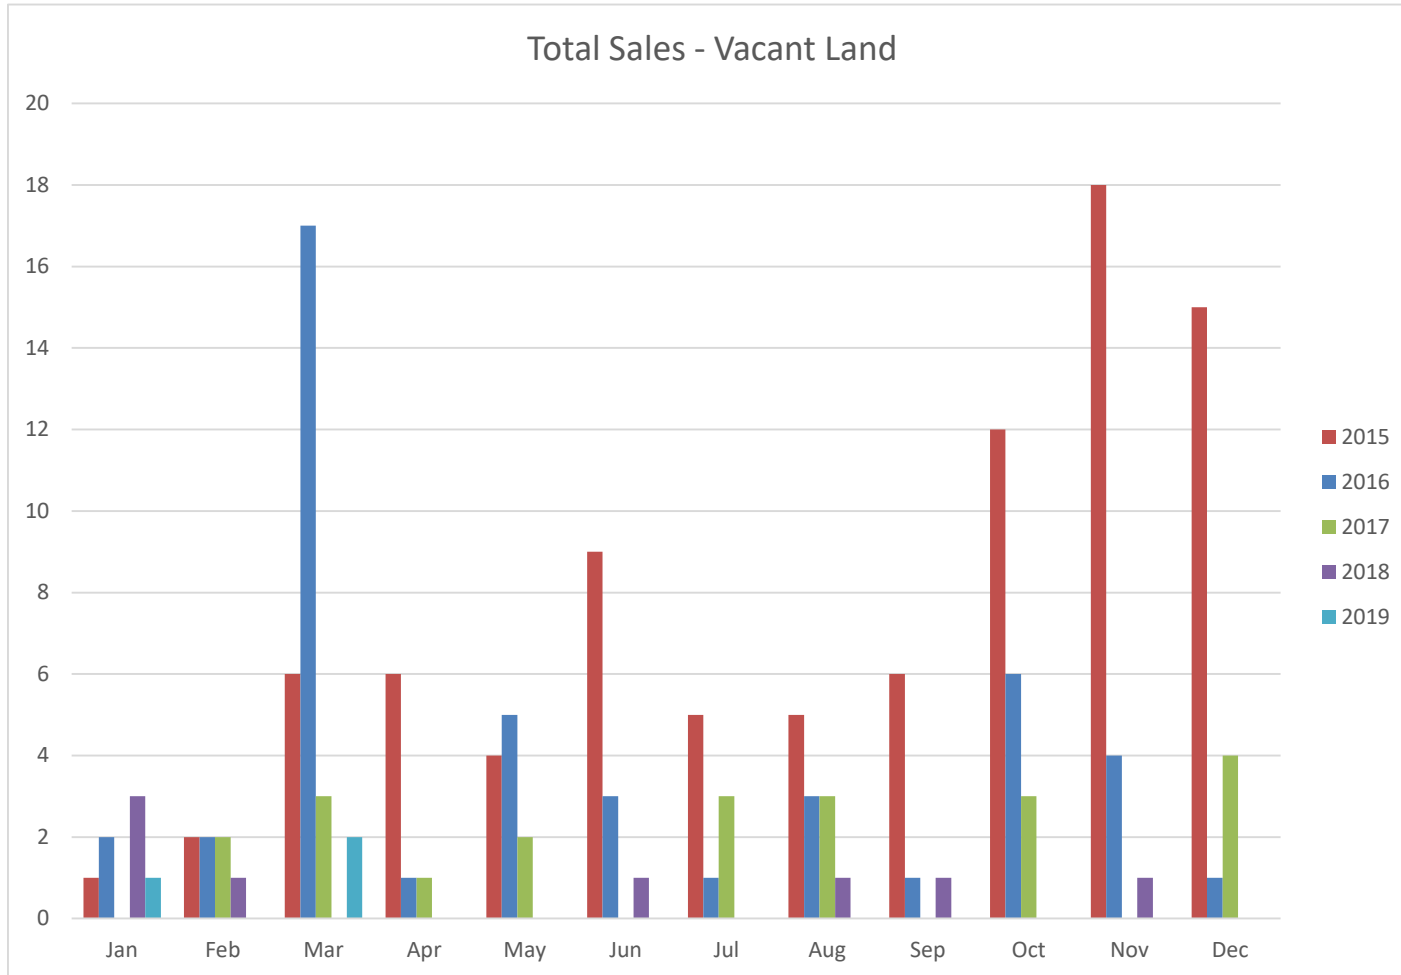

March 2019

RE/MAX
SEA TO SKY
REAL ESTATE
INDEPENDENTLY OWNED AND OPERATED

All sales information is derived from the REBGV Multiple Listing Service and is believed correct. E&OE

March 2019

Quarterly Sales

Dollar (\$) Volume

Quarterly Sales Total Units