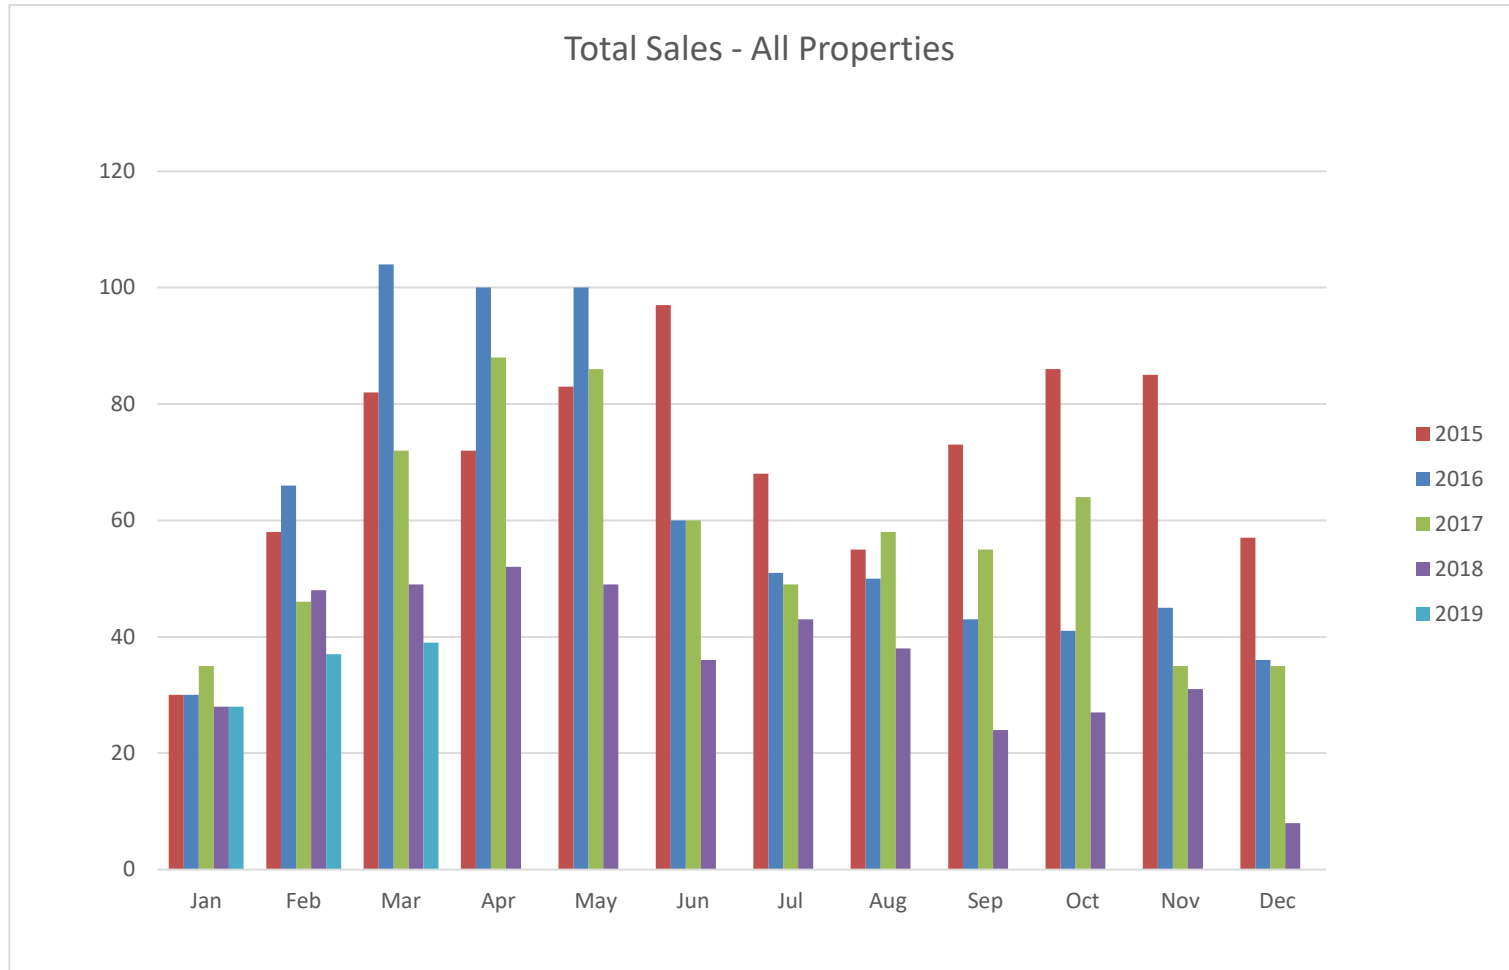

March 2019

RE/MAX
SEA TO SKY
REAL ESTATE
INDEPENDENTLY OWNED AND OPERATED

All sales information is derived from the REBGV Multiple Listing Service and is believed correct. E&OE

March 2019

Quarterly Sales

Dollar (\$) Volume

Quarterly Sales Total Units