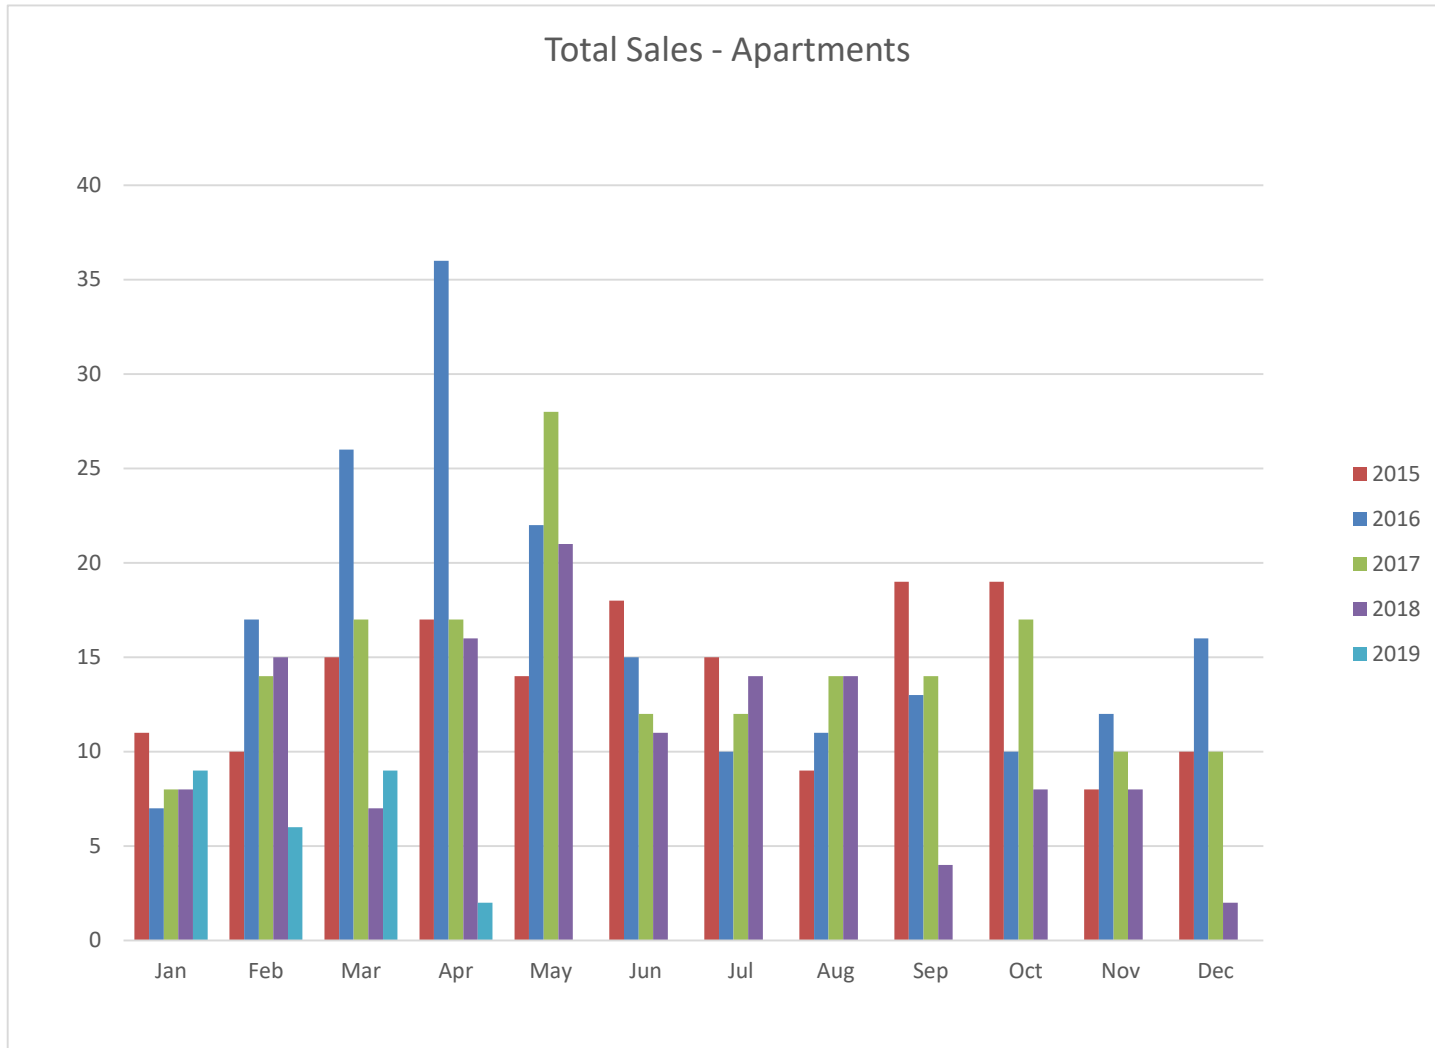

All sales information is derived from the REBGV Multiple Listing Service and is believed correct. E&OE

March 2019