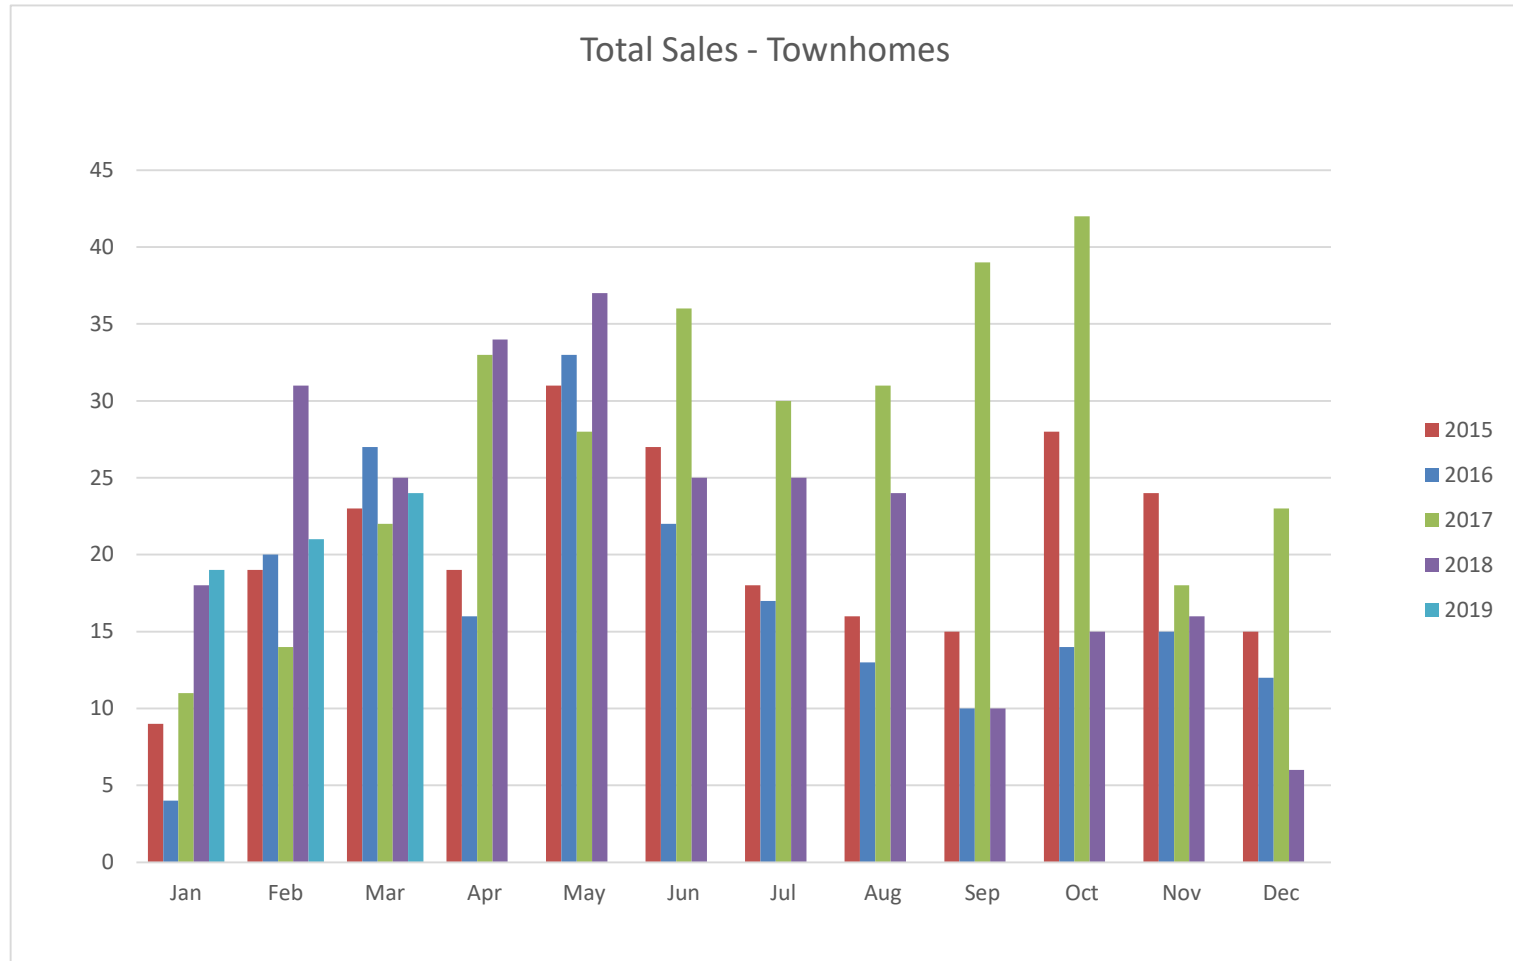

RE/MAX
SEA TO SKY
REAL ESTATE
INDEPENDENTLY OWNED AND OPERATED

RE/MAX
SEA TO SKY
REAL ESTATE
INDEPENDENTLY OWNED AND OPERATED

All sales information is derived from the REBGV Multiple Listing Service and is believed correct. E&OE

March 2019

RE/MAX
SEA TO SKY
REAL ESTATE
INDEPENDENTLY OWNED AND OPERATED

All sales information is derived from the REBGV Multiple Listing Service and is believed correct. E&OE

March 2019

Quarterly Sales

Dollar (\$) Volume

Quarterly Sales Total Units