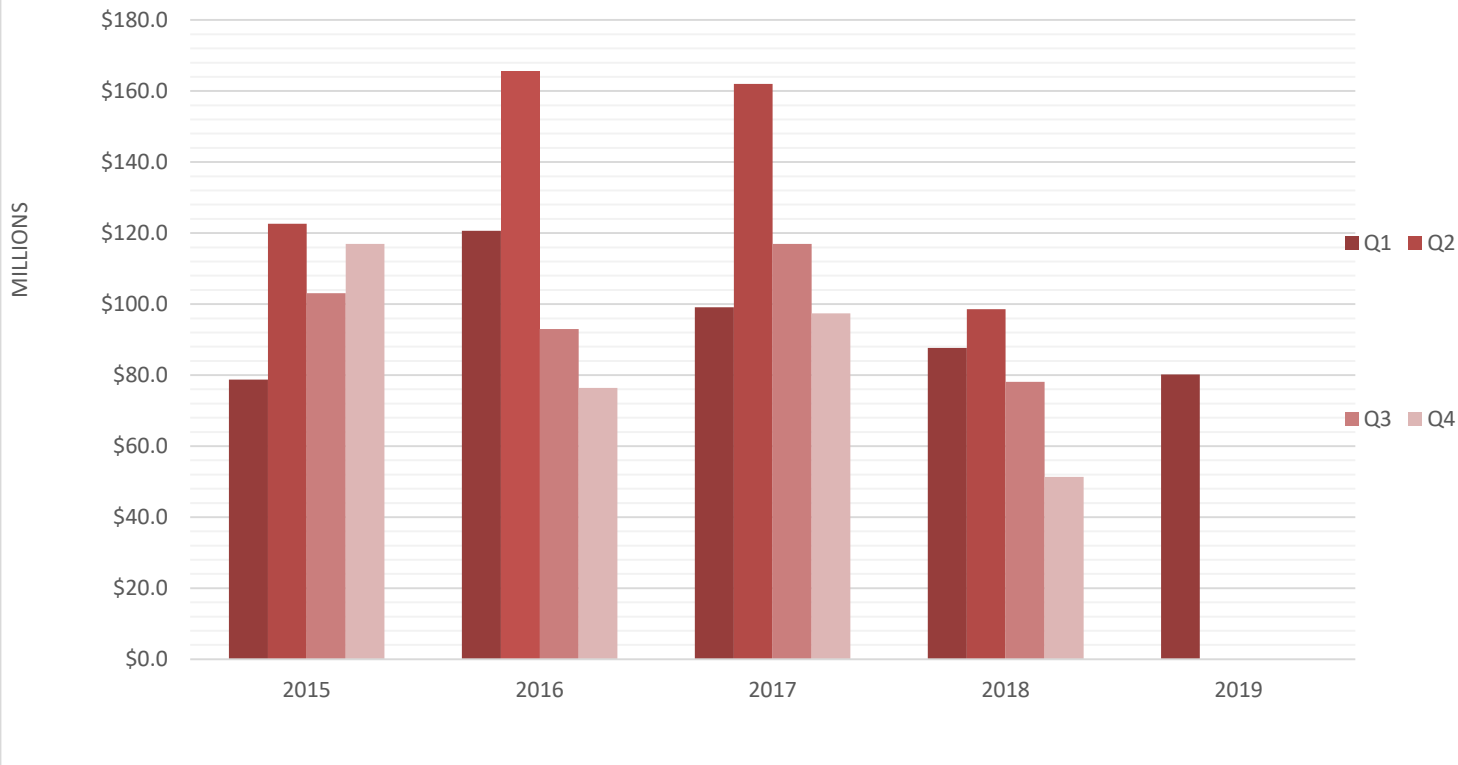

March 2019

RE/MAX
SEA TO SKY
REAL ESTATE
INDEPENDENTLY OWNED AND OPERATED

All sales information is derived from the REBGV Multiple Listing Service and is believed correct. E&OE

March 2019

Quarterly Sales

Dollar (\$) Volume

Quarterly Sales Total Units