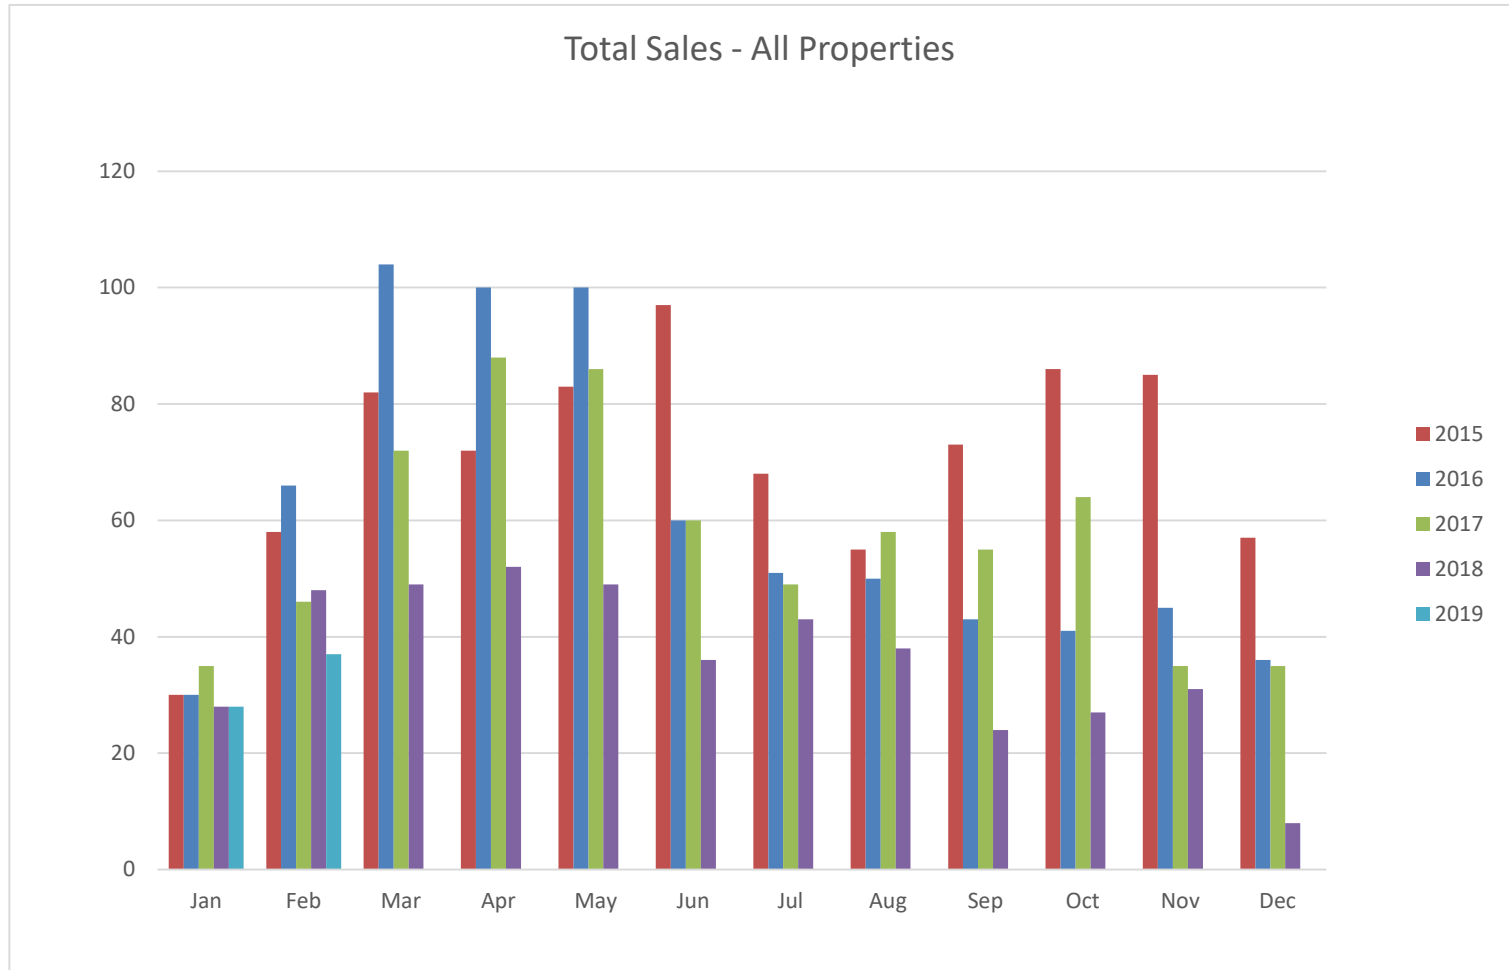

**February 2019**

All sales information is derived from the REBGV Multiple Listing Service and is believed correct. E&OE

**February 2019**

**RE/MAX**  
**SEA TO SKY**  
REAL ESTATE  
INDEPENDENTLY OWNED AND OPERATED

## Quarterly Sales

Dollar (\$) Volume