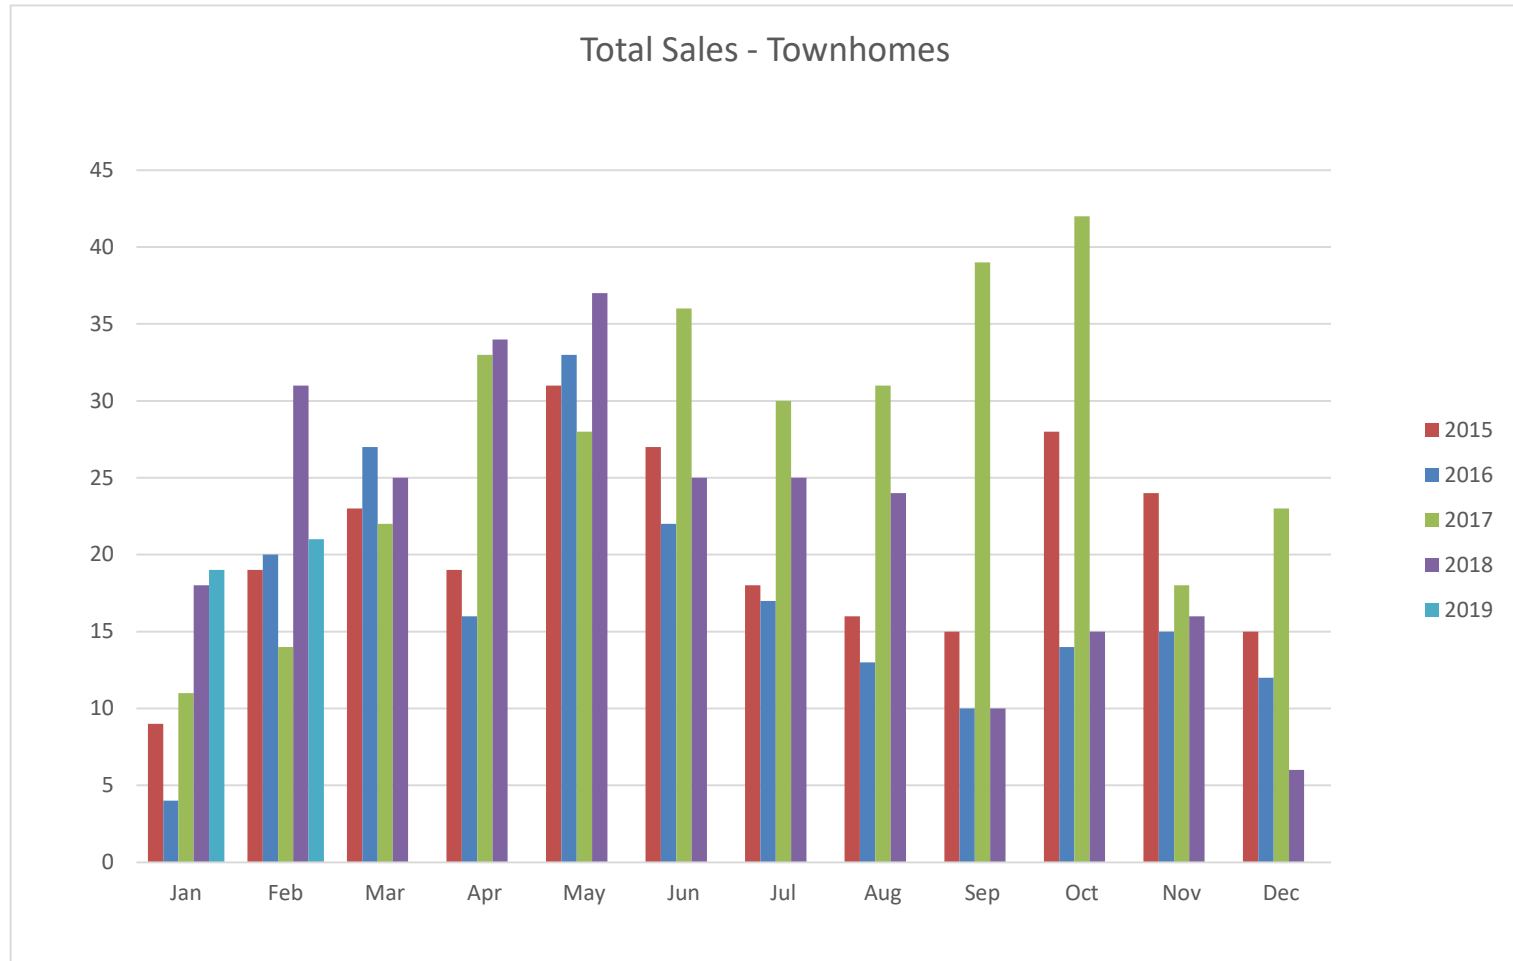

All sales information is derived from the REBGV Multiple Listing Service and is believed correct. E&OE

**February 2019**

**RE/MAX**  
**SEA TO SKY**  
REAL ESTATE  
INDEPENDENTLY OWNED AND OPERATED

All sales information is derived from the REBGV Multiple Listing Service and is believed correct. E&OE

**February 2019**

All sales information is derived from the REBGV Multiple Listing Service and is believed correct. E&OE

**February 2019**

**RE/MAX**  
**SEA TO SKY**  
REAL ESTATE  
INDEPENDENTLY OWNED AND OPERATED

## Quarterly Sales

Dollar (\$) Volume