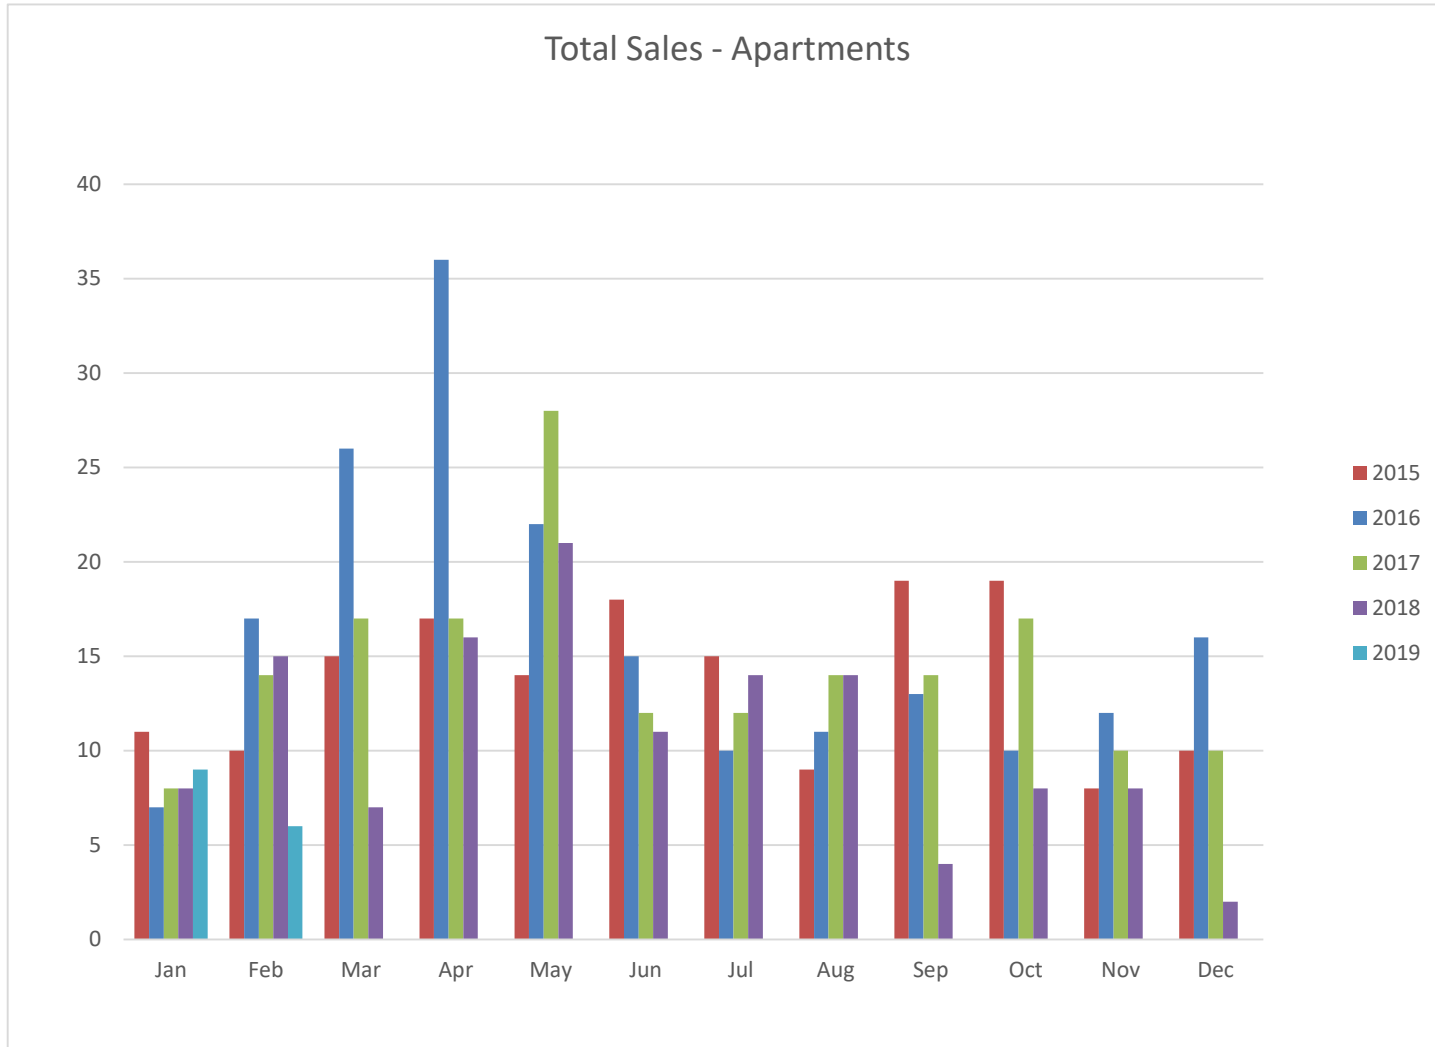

All sales information is derived from the REBGV Multiple Listing Service and is believed correct. E&OE

February 2019