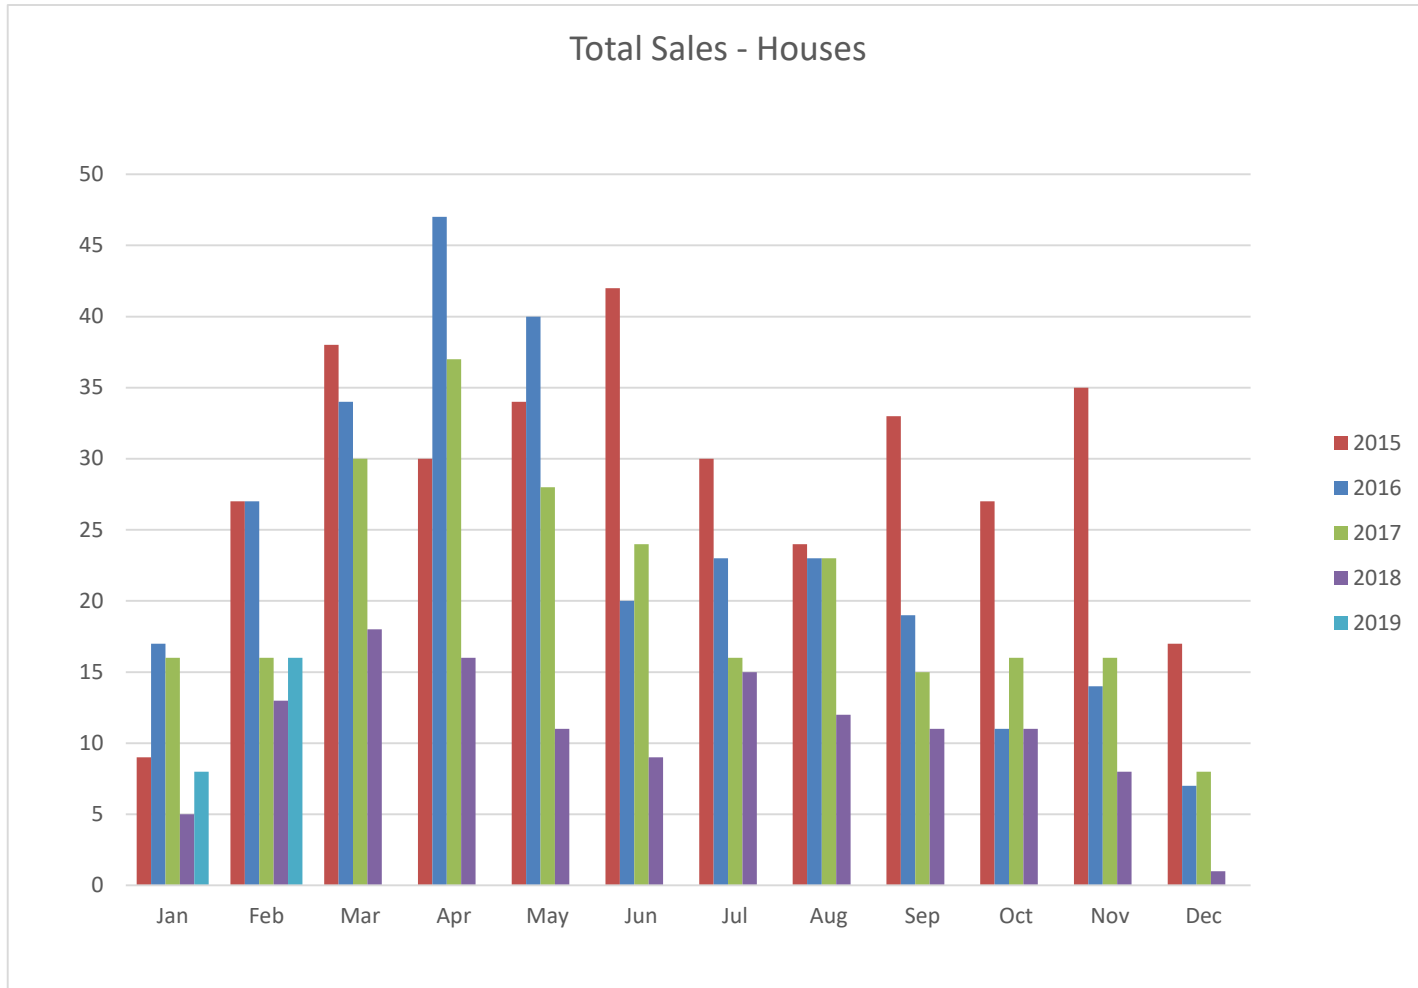

All sales information is derived from the REBGV Multiple Listing Service and is believed correct. E&OE

**February 2019**

**RE/MAX**  
**SEA TO SKY**  
REAL ESTATE  
INDEPENDENTLY OWNED AND OPERATED

All sales information is derived from the REBGV Multiple Listing Service and is believed correct. E&OE

## Quarterly Sales

Dollar (\$) Volume