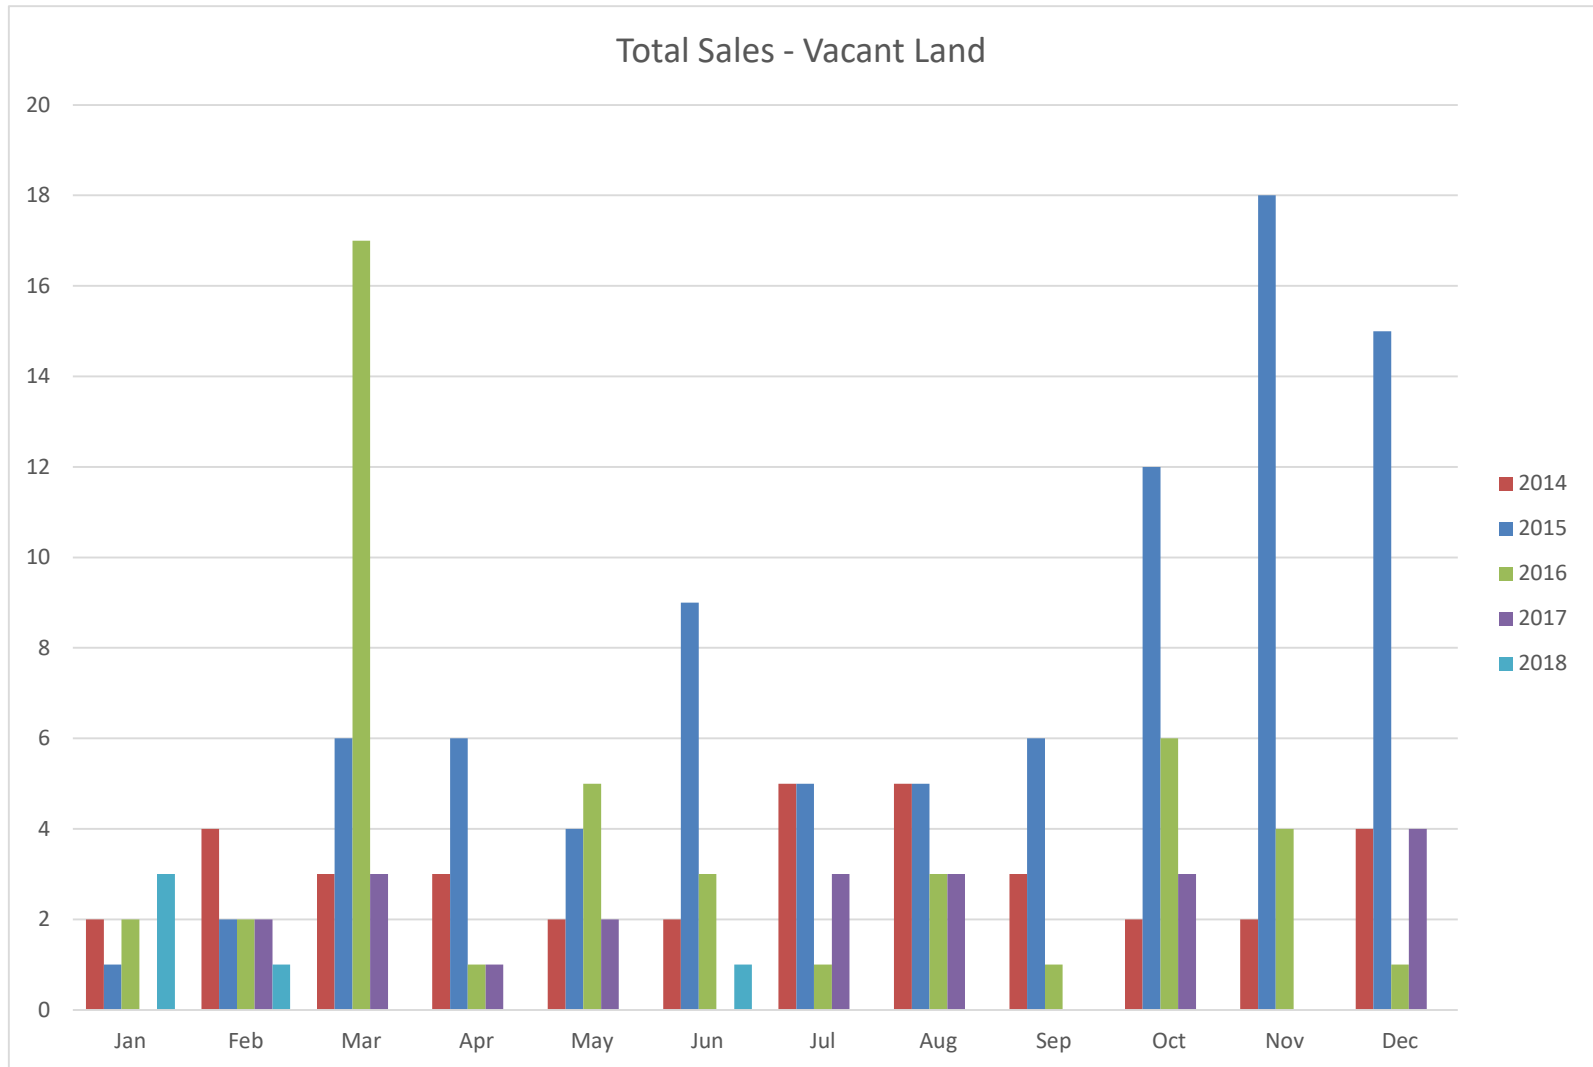

Total Sales - Houses

RE/MAX
SEA TO SKY
REAL ESTATE
INDEPENDENTLY OWNED AND OPERATED

Total Sales - Townhomes

Total Sales - Apartments

RE/MAX
SEA TO SKY
REAL ESTATE
INDEPENDENTLY OWNED AND OPERATED

All sales information is derived from the REBGV Multiple Listing Service and is believed correct. E&OE