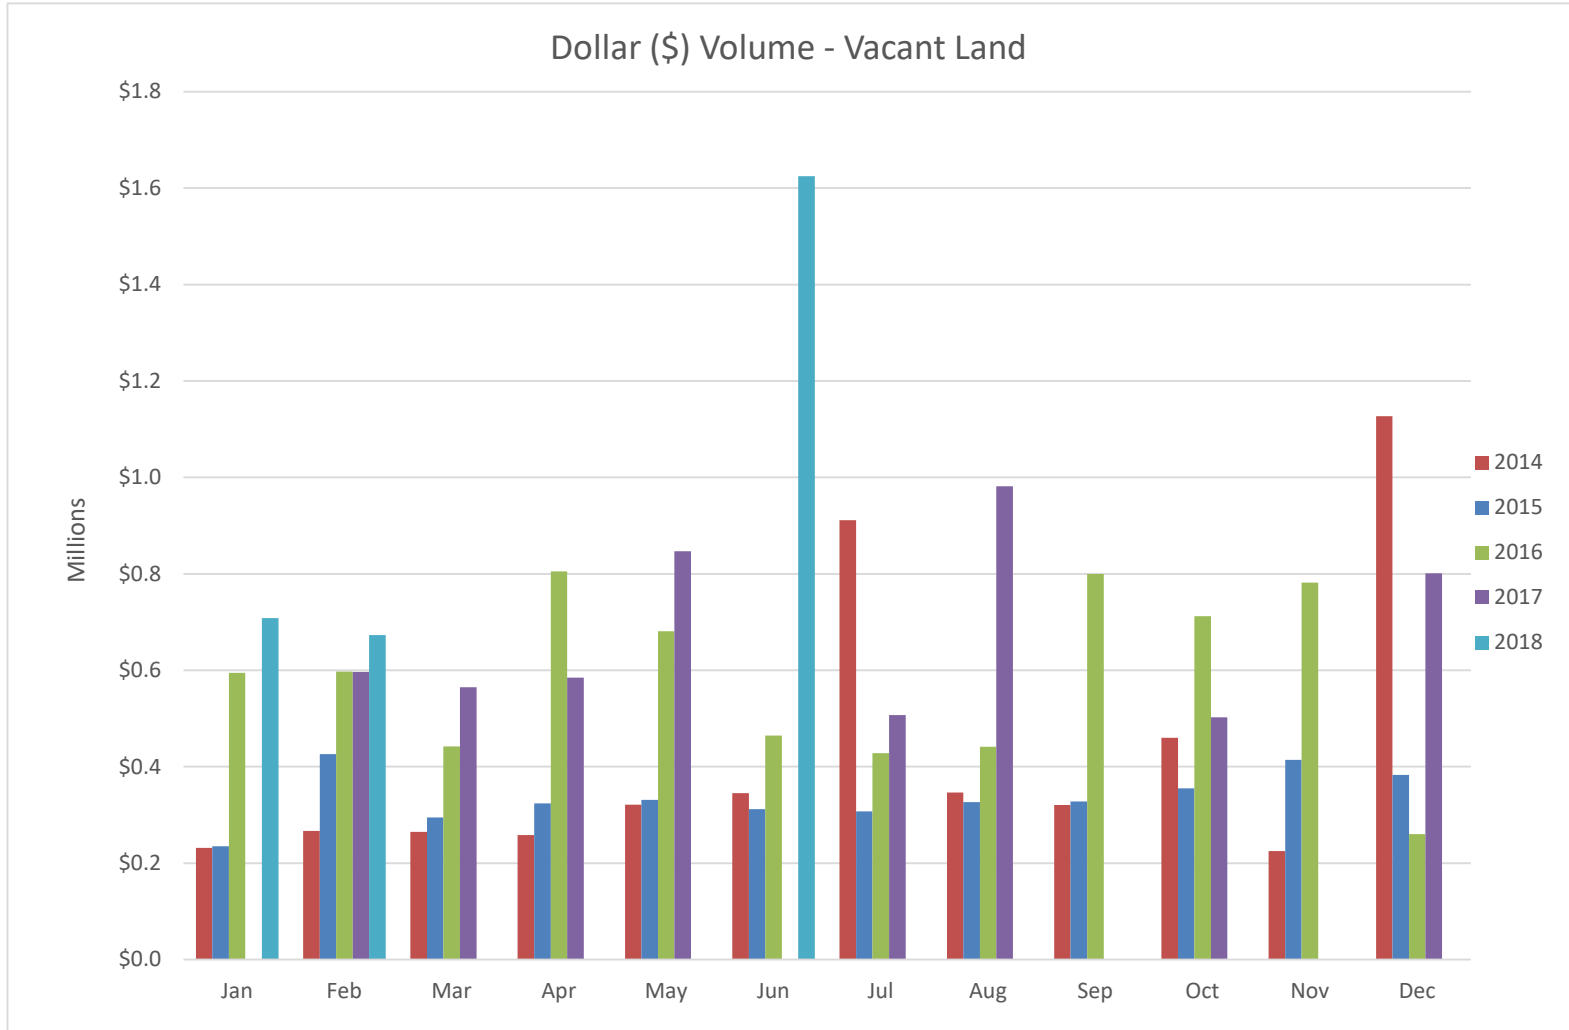

Total Sales - Houses

RE/MAX
SEA TO SKY
REAL ESTATE
INDEPENDENTLY OWNED AND OPERATED

Total Sales - Townhomes

Total Sales - Apartments

RE/MAX
SEA TO SKY
REAL ESTATE
INDEPENDENTLY OWNED AND OPERATED

All sales information is derived from the REBGV Multiple Listing Service and is believed correct. E&OE