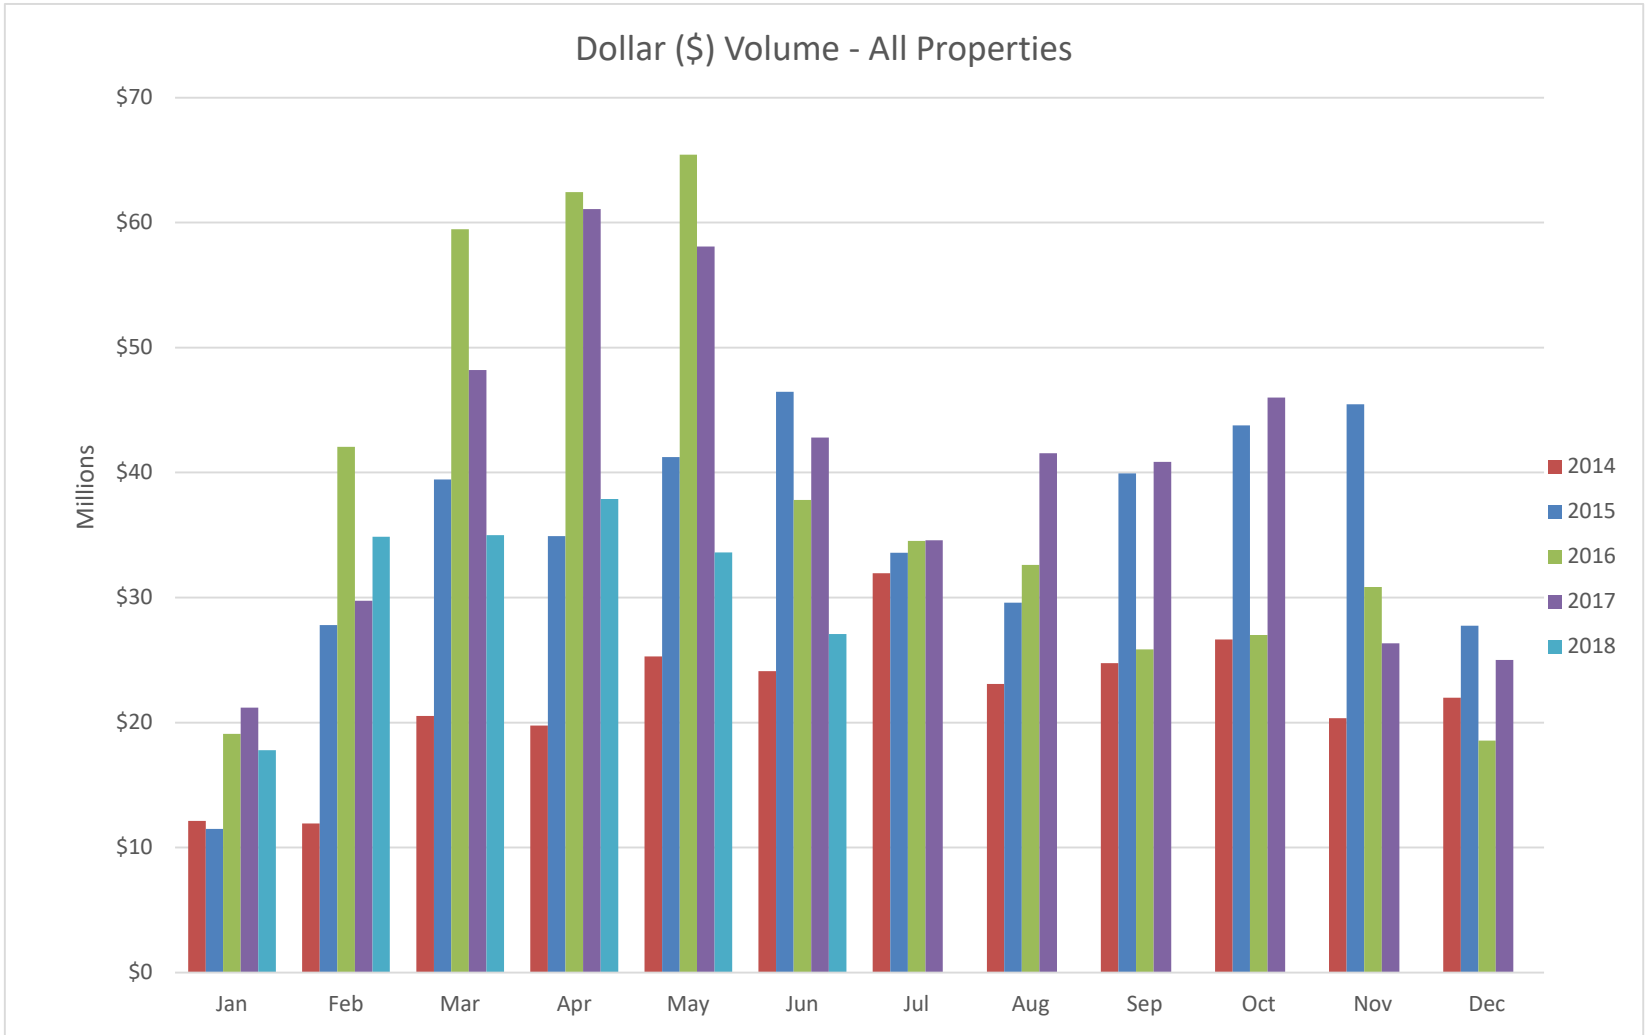

All sales information is derived from the REBGV Multiple Listing Service and is believed correct. E&OE

June 2018