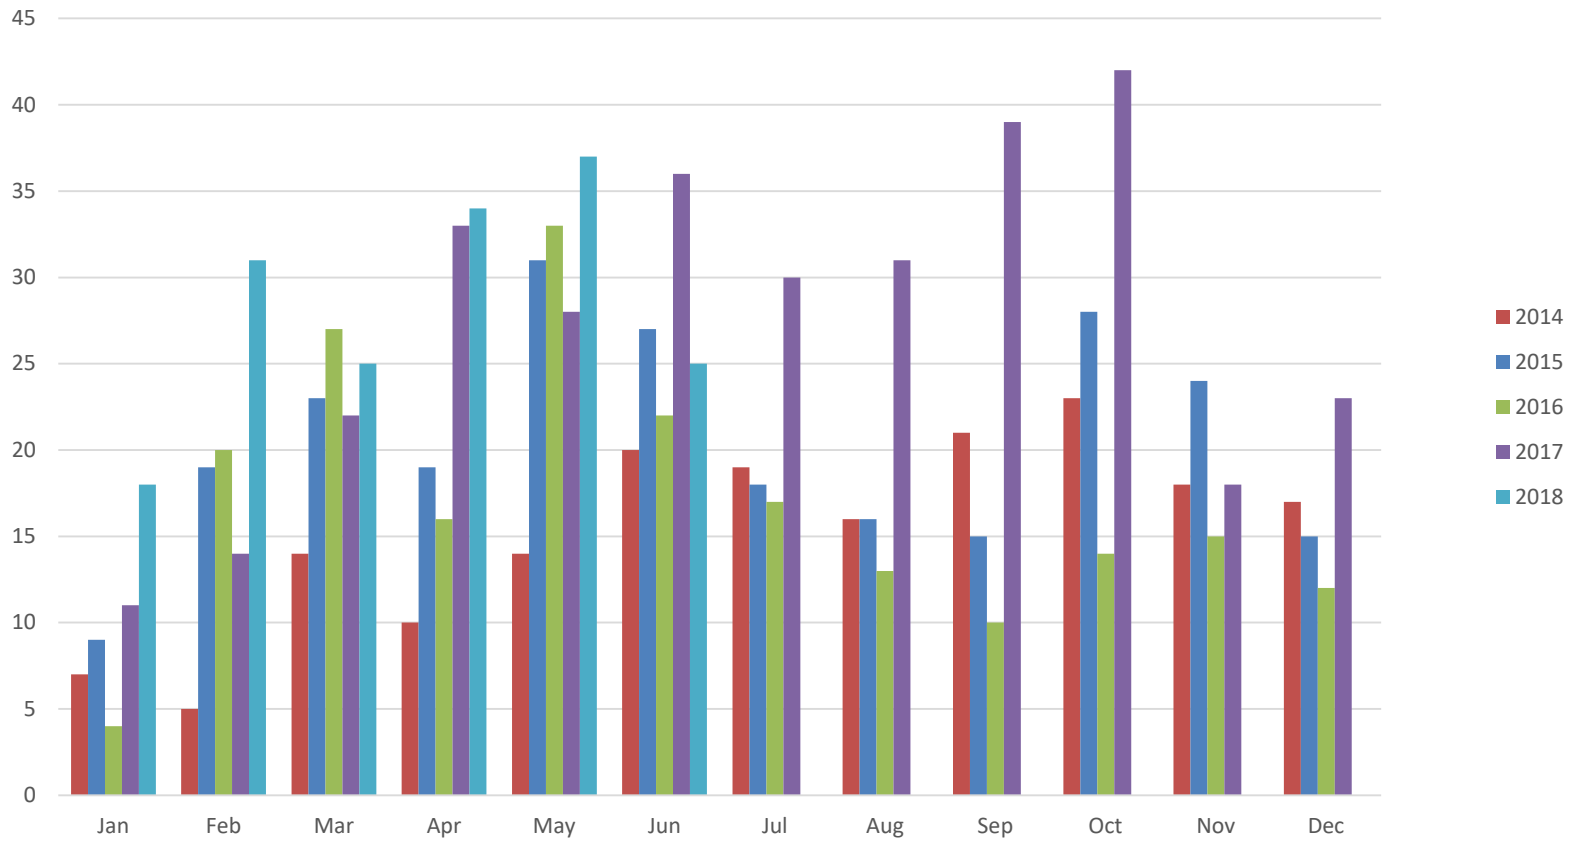

Total Sales - Houses

RE/MAX
SEA TO SKY
REAL ESTATE
INDEPENDENTLY OWNED AND OPERATED

Total Sales - Townhomes

Total Sales - Apartments

RE/MAX
SEA TO SKY
REAL ESTATE
INDEPENDENTLY OWNED AND OPERATED

All sales information is derived from the REBGV Multiple Listing Service and is believed correct. E&OE