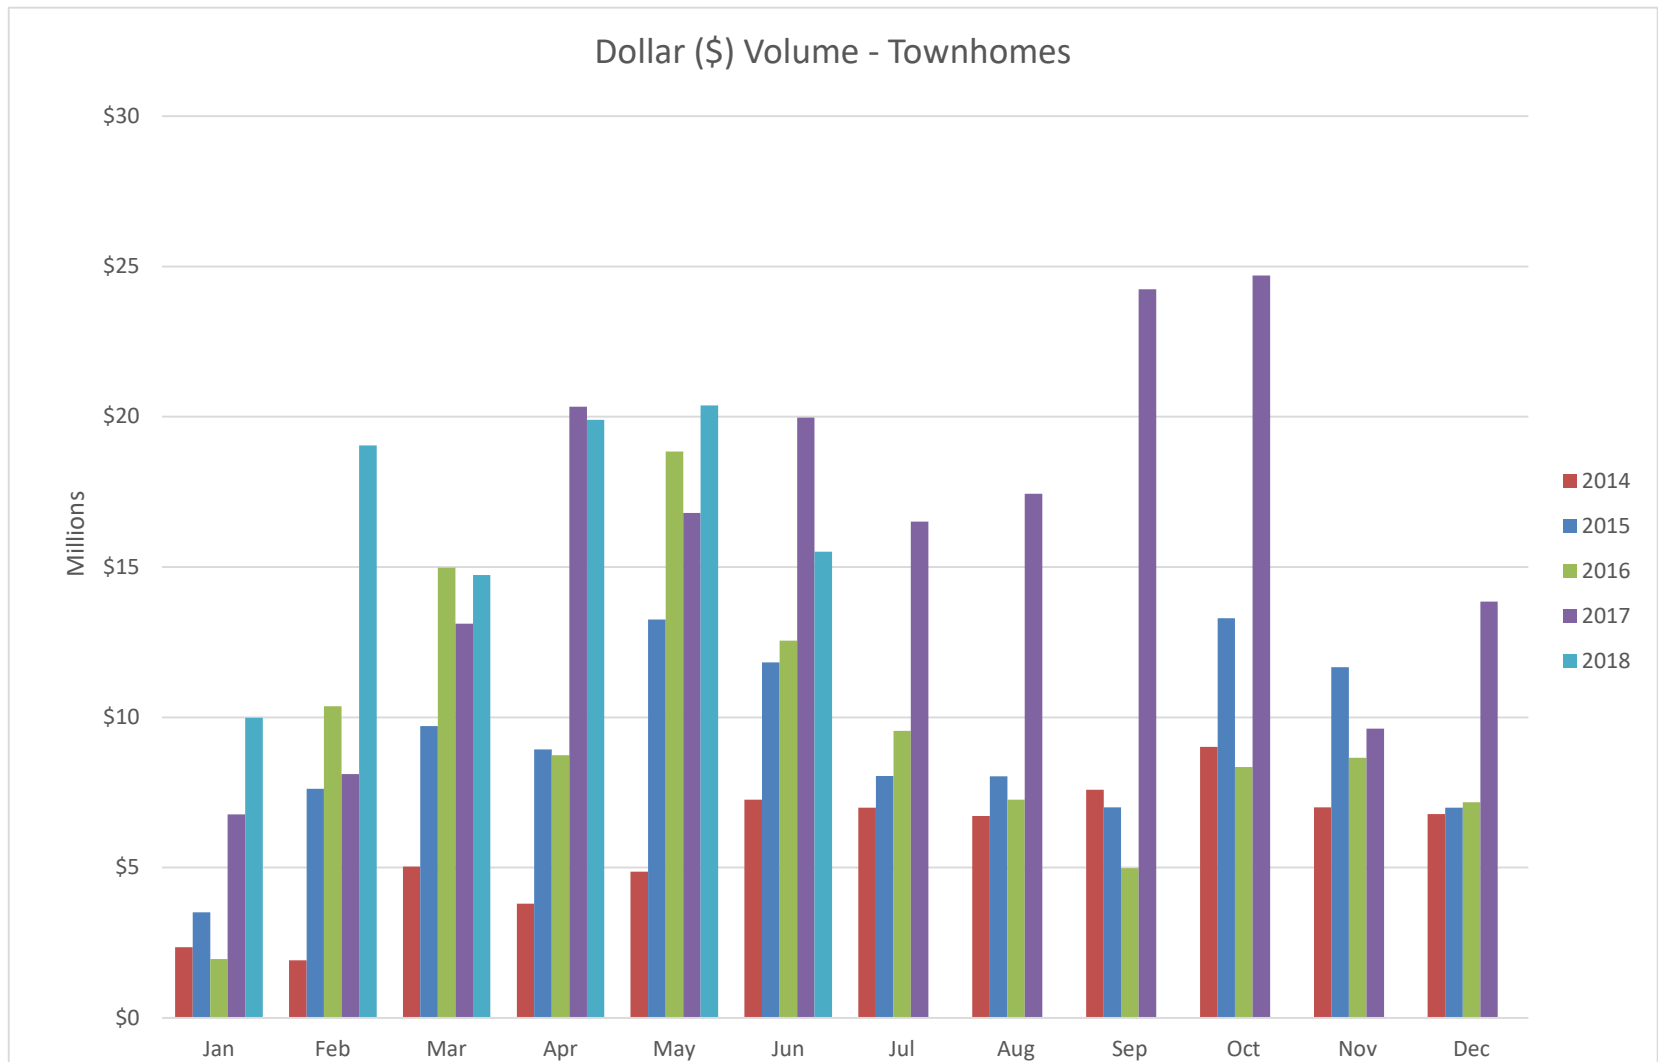

Total Sales - Houses

RE/MAX
SEA TO SKY
REAL ESTATE
INDEPENDENTLY OWNED AND OPERATED

Total Sales - Townhomes

Total Sales - Apartments

RE/MAX
SEA TO SKY
REAL ESTATE
INDEPENDENTLY OWNED AND OPERATED

All sales information is derived from the REBGV Multiple Listing Service and is believed correct. E&OE