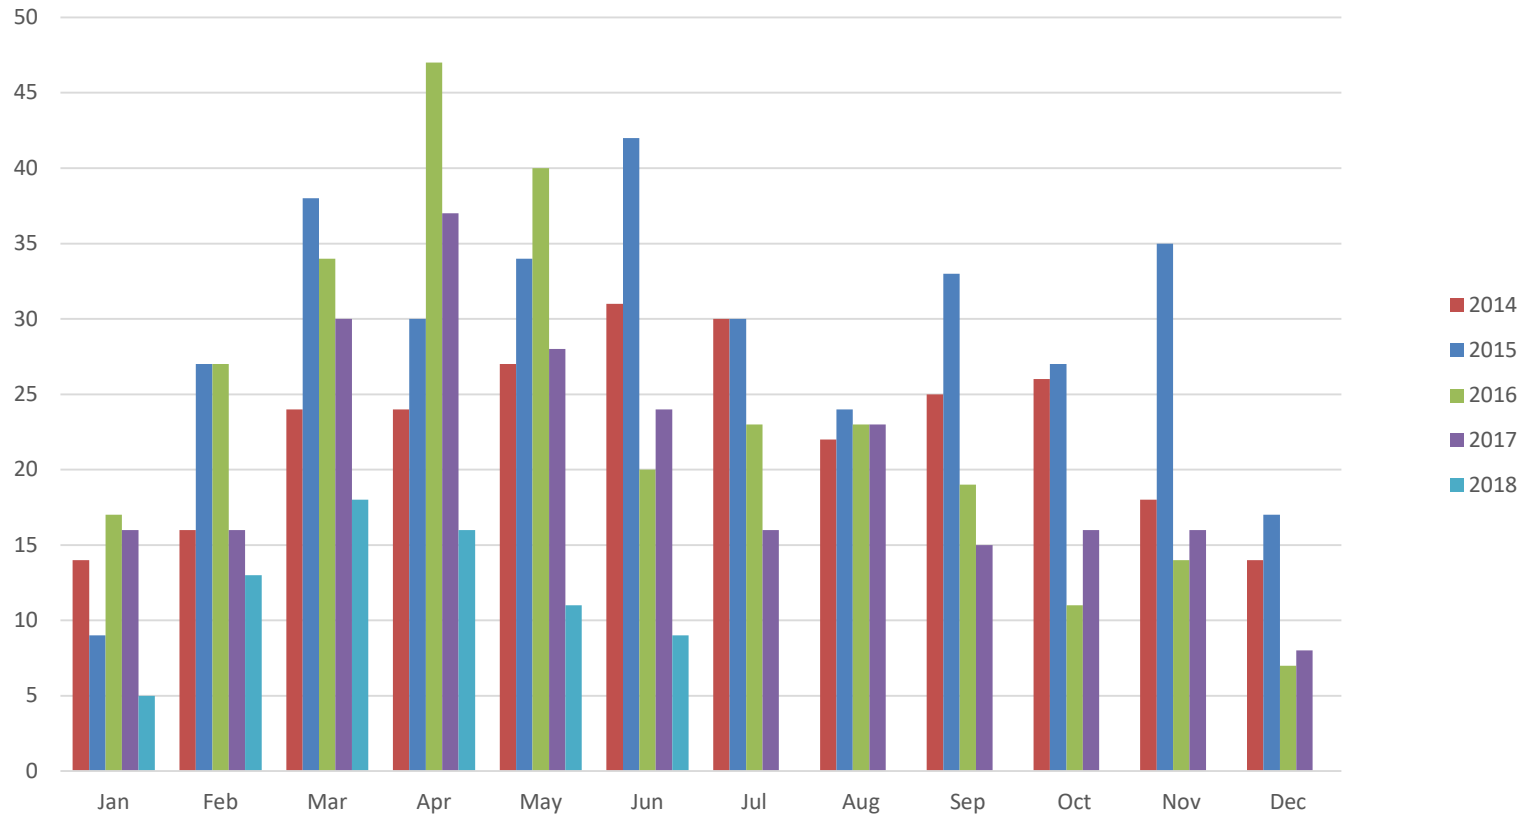

Total Sales - Houses

RE/MAX
SEA TO SKY
REAL ESTATE
INDEPENDENTLY OWNED AND OPERATED

Total Sales - Townhomes

Total Sales - Apartments

RE/MAX
SEA TO SKY
REAL ESTATE
INDEPENDENTLY OWNED AND OPERATED

All sales information is derived from the REBGV Multiple Listing Service and is believed correct. E&OE