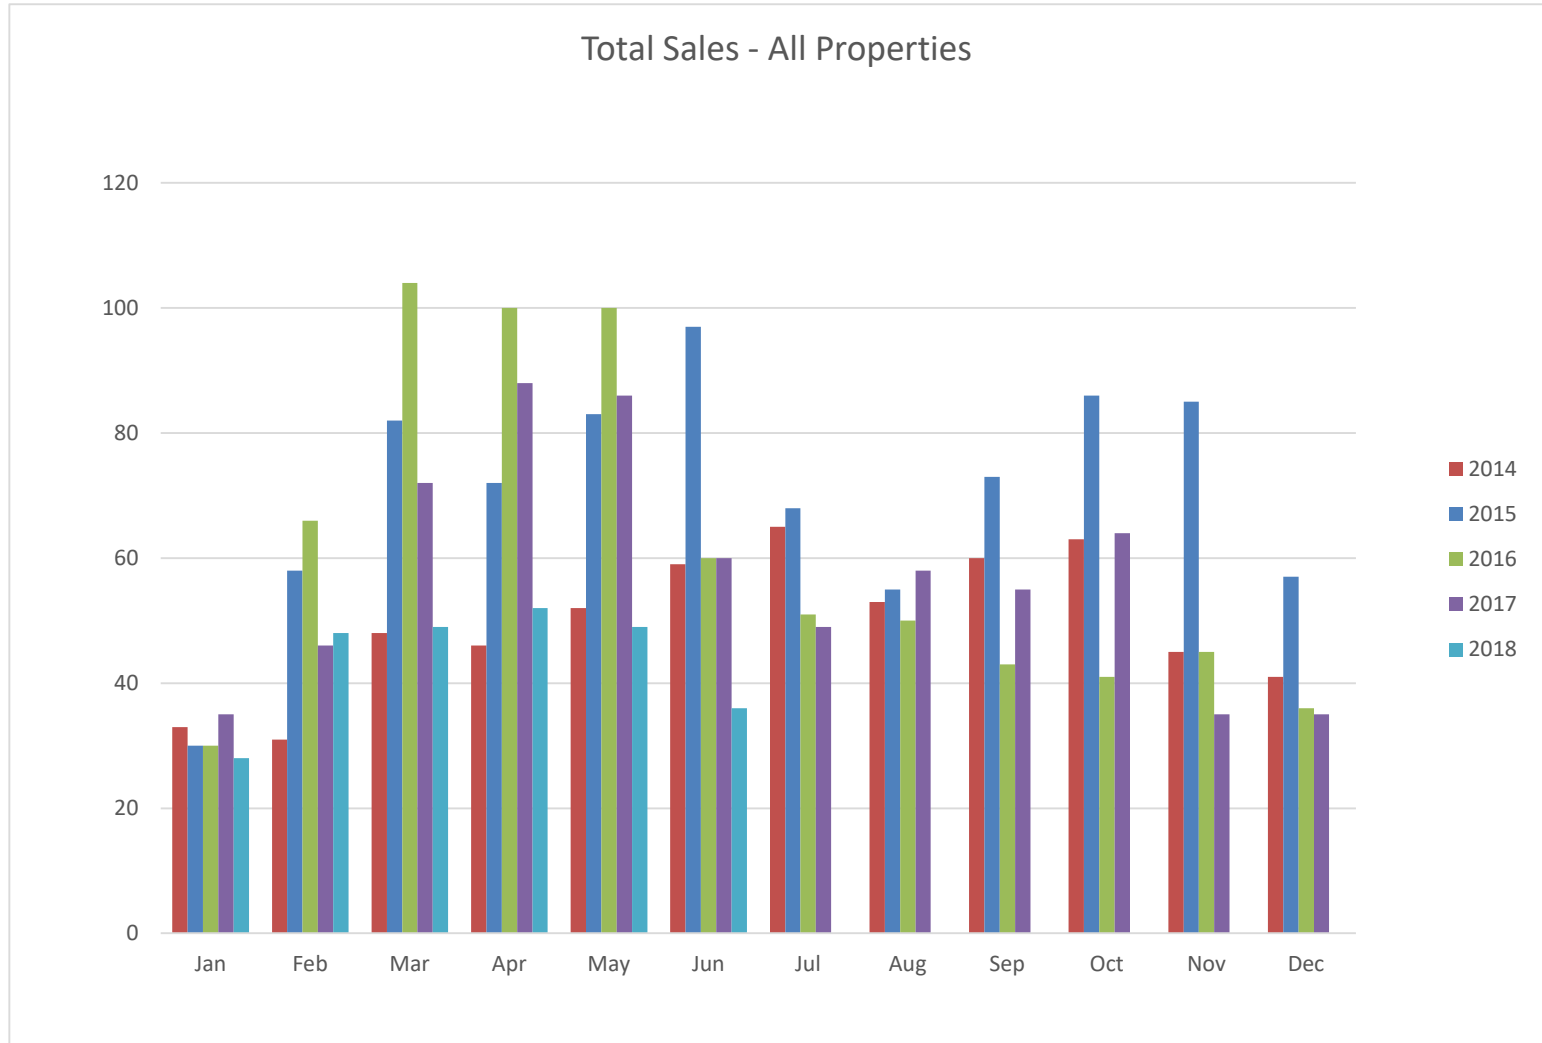

Total Sales - Houses

RE/MAX
SEA TO SKY
REAL ESTATE
INDEPENDENTLY OWNED AND OPERATED

Total Sales - Townhomes

Total Sales - Apartments

RE/MAX
SEA TO SKY
REAL ESTATE
INDEPENDENTLY OWNED AND OPERATED

All sales information is derived from the REBGV Multiple Listing Service and is believed correct. E&OE

June 2018

All sales information is derived from the REBGV Multiple Listing Service and is believed correct. E&OE

June 2018

Quarterly Sales Total Units