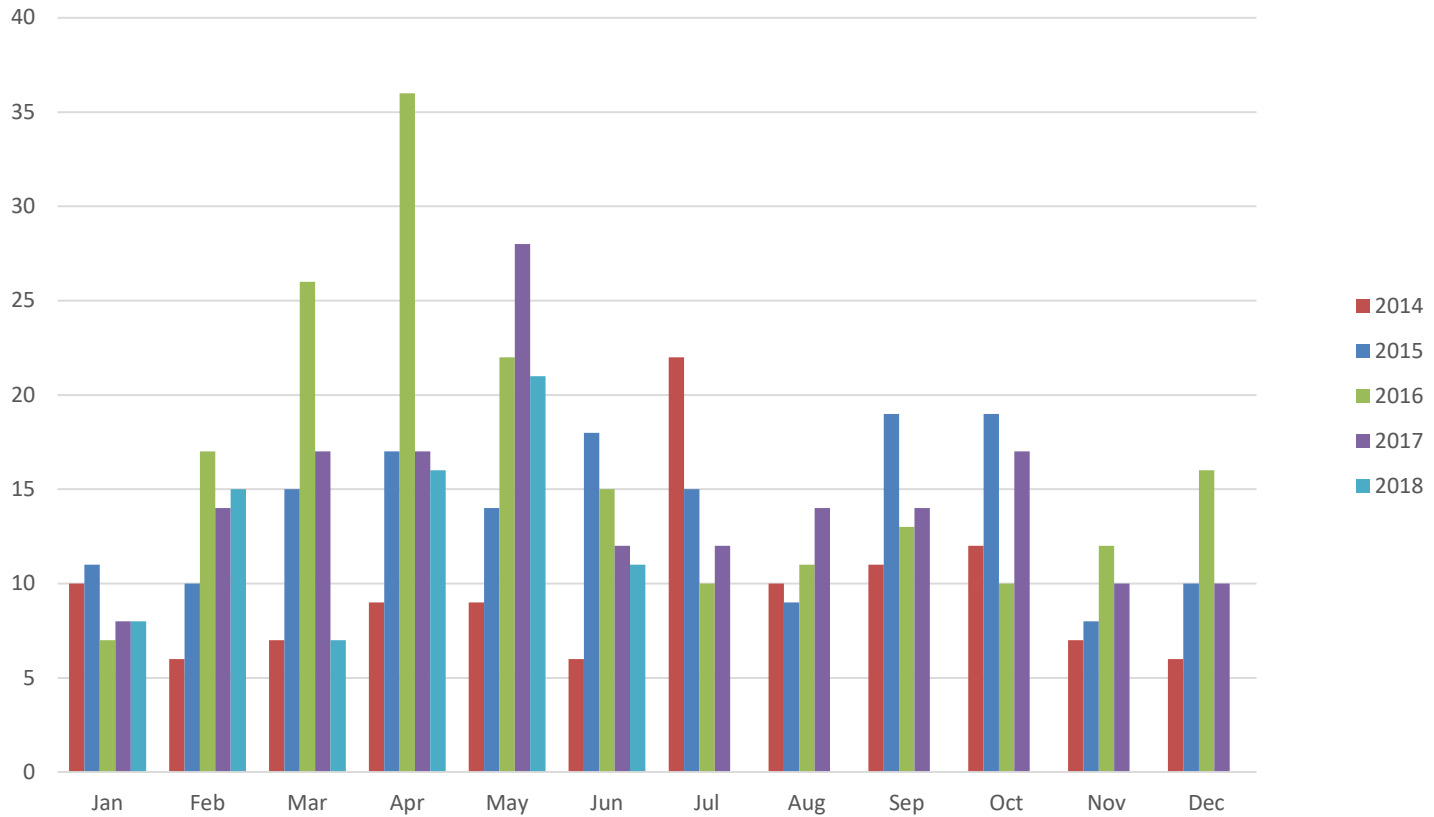

Total Sales - Houses

RE/MAX
SEA TO SKY
REAL ESTATE
INDEPENDENTLY OWNED AND OPERATED

Total Sales - Townhomes

Total Sales - Apartments

RE/MAX
SEA TO SKY
REAL ESTATE
INDEPENDENTLY OWNED AND OPERATED

All sales information is derived from the REBGV Multiple Listing Service and is believed correct. E&OE