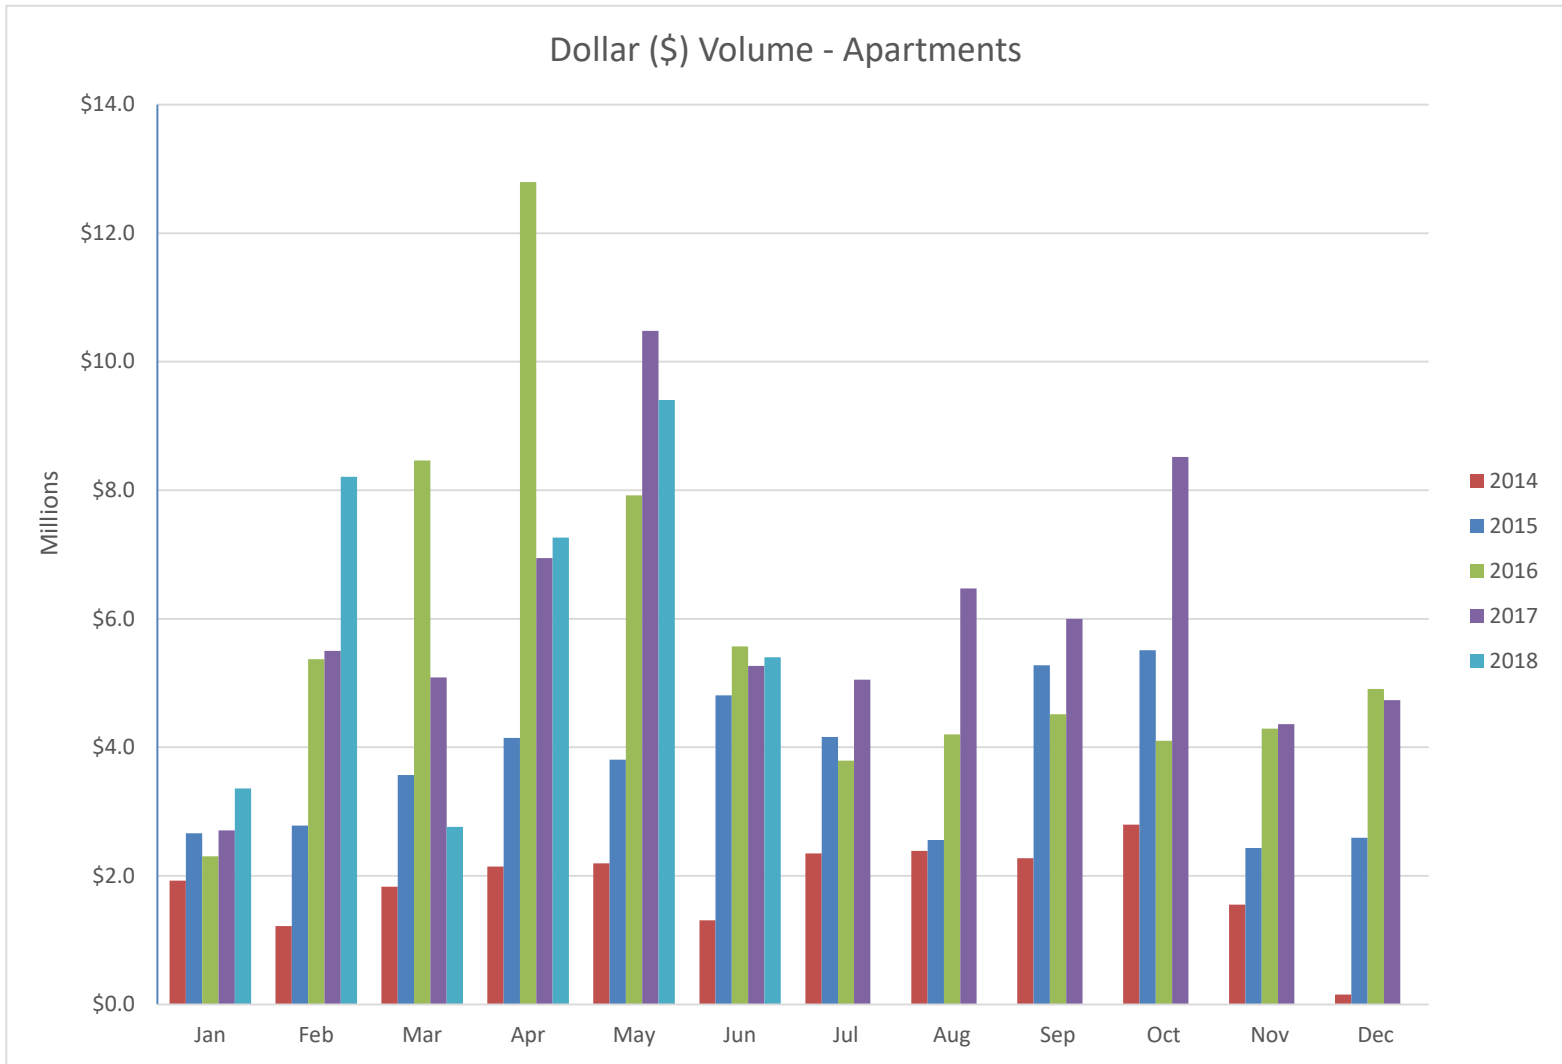

Total Sales - Houses

RE/MAX
SEA TO SKY
REAL ESTATE
INDEPENDENTLY OWNED AND OPERATED

Total Sales - Townhomes

Total Sales - Apartments

RE/MAX
SEA TO SKY
REAL ESTATE
INDEPENDENTLY OWNED AND OPERATED

All sales information is derived from the REBGV Multiple Listing Service and is believed correct. E&OE